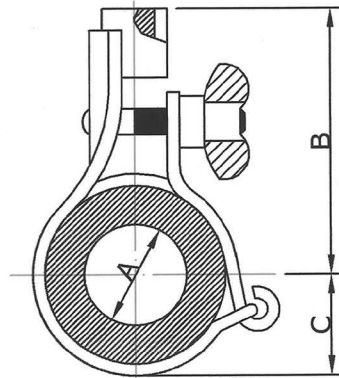

A24FCF

快拆吊夾, 3/8 NPT內牙接管(帶有橡膠緩衝墊)

Hinged Tube Hanger with 3/8 NPT Coupling & Rubber Grommets mm

SIZE	A	B	C
1"	25.4	112.0	34.0
1 1/2"	38.1	112.0	34.0
2"	50.8	112.0	34.0
2 1/2"	63.5	123.0	45.0
3"	76.2	123.0	45.0
4"	101.6	140.0	60.0

26CB

卸式吊夾 (帶有橡膠緩衝套)

Take Down Style Hanger with Rubber Sleeve mm

SIZE	A	B	C
1"	25.4	100.8	33.3
1 1/2"	38.1	100.8	33.3
2"	50.8	100.8	33.3
2 1/2"	63.5	122.2	47.6
3"	76.2	122.2	47.6
4"	101.6	139.7	60.3

LB24W

無接管鞍式固定管夾(螺栓固定)

Saddle Pipe Clamp with Boss mm

SIZE	A	B
1/2"	12.7	46.3
3/4"	19.0	55.0
1"	25.4	60.6
1 1/2"	38.1	72.0
2"	50.8	92.0
2 1/2"	63.5	104.0
3"	76.2	115.0
4"	101.6	144.0