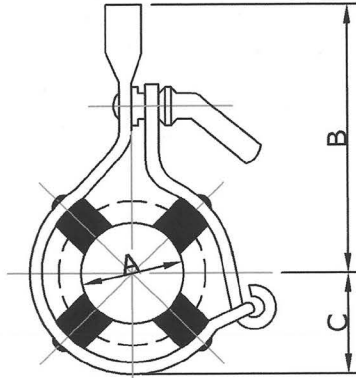

A24FCF

快拆吊夾, 3/8 NPT內牙接管(帶有橡膠緩衝墊)

Hinged Tube Hanger with 3/8 NPT Coupling & Rubber Grommets mm

SIZE	A	B	C
1"	25.4	112.0	34.0
1 1/2"	38.1	112.0	34.0
2"	50.8	112.0	34.0
2 1/2"	63.5	123.0	45.0
3"	76.2	123.0	45.0
4"	101.6	140.0	60.0

26CB

卸式吊夾 (帶有橡膠緩衝套)

Take Down Style Hanger with Rubber Sleeve mm

SIZE	A	B	C
1"	25.4	100.8	33.3
1 1/2"	38.1	100.8	33.3
2"	50.8	100.8	33.3
2 1/2"	63.5	122.2	47.6
3"	76.2	122.2	47.6
4"	101.6	139.7	60.3

LB24W

無接管鞍式固定管夾(螺栓固定)

Saddle Pipe Clamp with Boss mm

SIZE	A	B
1/2"	12.7	46.3
3/4"	19.0	55.0
1"	25.4	60.6
1 1/2"	38.1	72.0
2"	50.8	92.0
2 1/2"	63.5	104.0
3"	76.2	115.0
4"	101.6	144.0