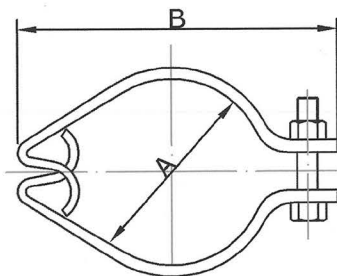

A24FCF

快拆吊夾, 3/8 NPT內牙接管(帶有橡膠緩衝墊)

Hinged Tube Hanger with 3/8 NPT Coupling & Rubber Grommets mm

SIZE	A	B	C
1"	25.4	112.0	34.0
1 1/2"	38.1	112.0	34.0
2"	50.8	112.0	34.0
2 1/2"	63.5	123.0	45.0
3"	76.2	123.0	45.0
4"	101.6	140.0	60.0

26CB

卸式吊夾 (帶有橡膠緩衝套)

Take Down Style Hanger with Rubber Sleeve mm

SIZE	A	B	C
1"	25.4	100.8	33.3
1 1/2"	38.1	100.8	33.3
2"	50.8	100.8	33.3
2 1/2"	63.5	122.2	47.6
3"	76.2	122.2	47.6
4"	101.6	139.7	60.3

LB24W

無接管鞍式固定管夾(螺栓固定)

Saddle Pipe Clamp with Boss mm

SIZE	A	B
1/2"	12.7	46.3
3/4"	19.0	55.0
1"	25.4	60.6
1 1/2"	38.1	72.0
2"	50.8	92.0
2 1/2"	63.5	104.0
3"	76.2	115.0
4"	101.6	144.0