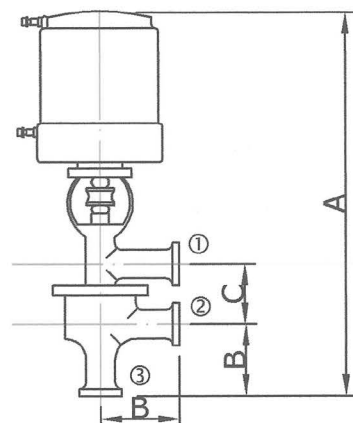

AV-L L型空氣閥

Pneumatic Seat Valve (SHUT-OFF VALVE) mm

SIZE	A	B
1 1/2"	352.0	70.3
2"	378.0	89.3
2 1/2"	384.0	89.3
3"	397.0	95.7
N.C.	① open	② close
N.O.	①② open	

AV-T T型空氣閥

Pneumatic Seat Valve (SHUT-OFF VALVE) mm

SIZE	A	B
1 1/2"	352.0	70.3
2"	378.0	89.3
2 1/2"	384.0	89.3
3"	397.0	95.7
N.C.	①③ open	② close
N.O.	①②③ open	

AV-F F型空氣閥

Pneumatic Seat Valve (DIVERT VALVE) mm

SIZE	A	B	C
1 1/2"	454.0	70.3	82.5
2"	492.0	89.3	95.3
2 1/2"	511.0	89.3	108.0
3"	537.0	95.7	120.6
N.C.	①② open	③ close	
N.O.	②③ open	① close	