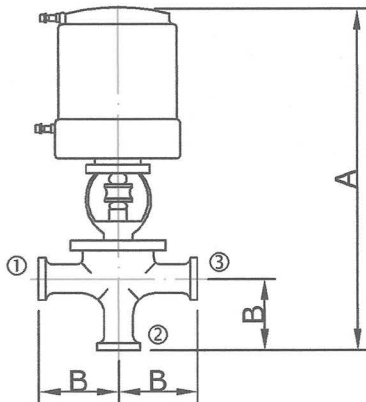

AV-L L型空氣閥

Pneumatic Seat Valve (SHUT-OFF VALVE) mm

SIZE	A	B
1 1/2"	352.0	70.3
2"	378.0	89.3
2 1/2"	384.0	89.3
3"	397.0	95.7
N.C.	① open	② close
N.O.	①② open	

AV-T T型空氣閥

Pneumatic Seat Valve (SHUT-OFF VALVE) mm

SIZE	A	B
1 1/2"	352.0	70.3
2"	378.0	89.3
2 1/2"	384.0	89.3
3"	397.0	95.7
N.C.	①③ open	② close
N.O.	①②③ open	

AV-F F型空氣閥

Pneumatic Seat Valve (DIVERT VALVE) mm

SIZE	A	B	C
1 1/2"	454.0	70.3	82.5
2"	492.0	89.3	95.3
2 1/2"	511.0	89.3	108.0
3"	537.0	95.7	120.6
N.C.	①② open	③ close	
N.O.	②③ open	① close	