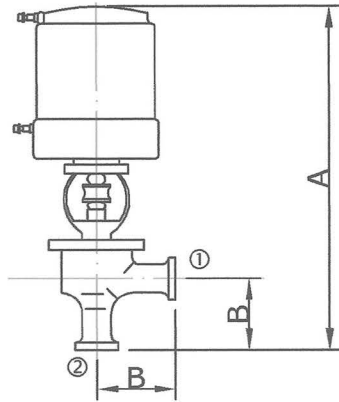

AV-L L型空氣閥

Pneumatic Seat Valve (SHUT-OFF VALVE) mm

SIZE	A	B
1 1/2"	352.0	70.3
2"	378.0	89.3
2 1/2"	384.0	89.3
3"	397.0	95.7
N.C.	① open	② close
N.O.	①② open	

AV-T T型空氣閥

Pneumatic Seat Valve (SHUT-OFF VALVE) mm

SIZE	A	B
1 1/2"	352.0	70.3
2"	378.0	89.3
2 1/2"	384.0	89.3
3"	397.0	95.7
N.C.	①③ open	② close
N.O.	①②③ open	

AV-F F型空氣閥

Pneumatic Seat Valve (DIVERT VALVE) mm

SIZE	A	B	C
1 1/2"	454.0	70.3	82.5
2"	492.0	89.3	95.3
2 1/2"	511.0	89.3	108.0
3"	537.0	95.7	120.6
N.C.	①② open	③ close	
N.O.	②③ open	① close	