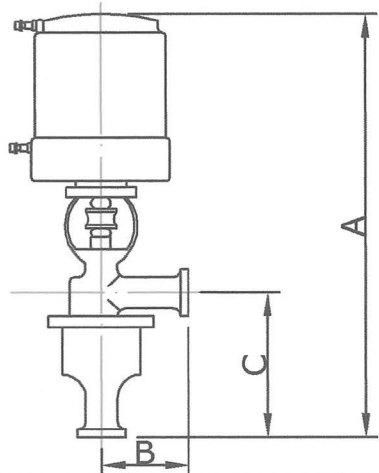

**AV-J****J型空氣閥**

Pneumatic Seat Valve (SHUT-OFF VALVE) mm

SIZE

A

B

C

1 1/2"

454.0

70.3

82.5

2"

492.0

89.3

95.3

2 1/2"

511.0

89.3

108.0

3"

537.0

95.7

120.6

**AV-JT****JT型空氣閥**

Pneumatic Seat Valve (SHUT-OFF VALVE) mm

SIZE

A

B

C

1 1/2"

454.0

70.3

82.5