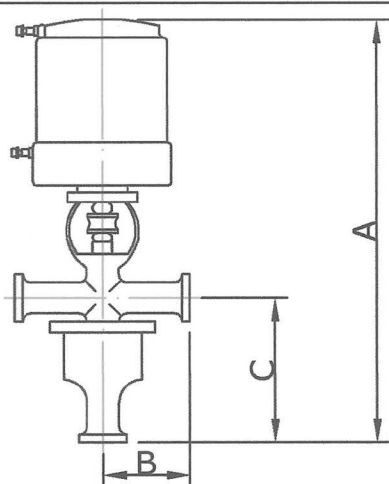

89.3

108.0

3"

537.0

95.7

120.6

**AV-JT****JT型空氣閥**

Pneumatic Seat Valve (SHUT-OFF VALVE) mm

SIZE

A

B

C

1 1/2"

454.0

70.3

82.5

2"

492.0

89.3

95.3

2 1/2"

511.0

89.3

108.0

3"

537.0

95.7

120.6