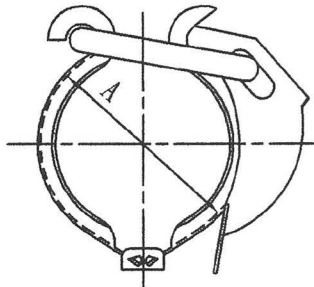

13MAH 快拆 中型管束

QUICK RELEASE Clamp DOUBLE PIN Wingnut Tightened $\square\square\square$

SIZE	A	
1~1/2"	54.4	
2"	66.5	
2 1/2"	79.8	
3"	93.3	
3 1/2"	109.0	

13HLA 栓扣式 輕型管束

LIGHT DUTY TOGGLE Clamp $\square\square\square$

SIZE	A	
1~1/2"	54.4	
2"	66.5	
2 1/2"	79.8	
3"	93.3	
4"	121.3	

13JO 單鉚釘管束

Heavy Duty Clamp SINGLE PIN Wingnut Tightened $\square\square\square$

SIZE	A	
1~1/2"	63.4	
2"	75.4	
2 1/2"	91.2	
3"	105.6	
4"	129.8	

13U 單鉚釘管束 (螺栓固定)

Heavy Duty Clamp SINGLE PIN BOLT Tightened $\square\square\square$

SIZE	A	
1~1/2"	63.4	
2"	75.4	
2 1/2"	91.2	
3"	105.6	
4"	129.8	