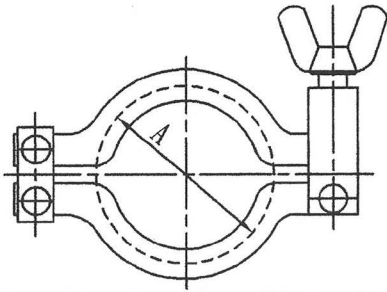

13MAH 快拆 中型管束

QUICK RELEASE Clamp DOUBLE PIN Wingnut Tightened $\square\square\square$

SIZE	A	
1~1/2"	54.4	
2"	66.5	
2 1/2"	79.8	
3"	93.3	
3 1/2"	109.0	

13HLA 栓扣式 輕型管束

LIGHT DUTY TOGGLE Clamp $\square\square\square$

SIZE	A	
1~1/2"	54.4	
2"	66.5	
2 1/2"	79.8	
3"	93.3	
4"	121.3	

13JO 單鉚釘管束

Heavy Duty Clamp SINGLE PIN Wingnut Tightened $\square\square\square$

SIZE	A	
1~1/2"	63.4	
2"	75.4	
2 1/2"	91.2	
3"	105.6	
4"	129.8	

13U 單鉚釘管束 (螺栓固定)

Heavy Duty Clamp SINGLE PIN BOLT Tightened $\square\square\square$

SIZE	A	
1~1/2"	63.4	
2"	75.4	
2 1/2"	91.2	
3"	105.6	
4"	129.8	