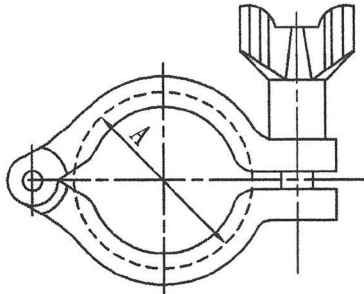

13MAH 快拆 中型管束

QUICK RELEASE Clamp DOUBLE PIN Wingnut Tightened $\square\square\square$

SIZE	A	
1~1/2"	54.4	
2"	66.5	
2 1/2"	79.8	
3"	93.3	
3 1/2"	109.0	

13HLA 栓扣式 輕型管束

LIGHT DUTY TOGGLE Clamp $\square\square\square$

SIZE	A	
1~1/2"	54.4	
2"	66.5	
2 1/2"	79.8	
3"	93.3	
4"	121.3	

13JO 單鉚釘管束

Heavy Duty Clamp SINGLE PIN Wingnut Tightened $\square\square\square$

SIZE	A	
1~1/2"	63.4	
2"	75.4	
2 1/2"	91.2	
3"	105.6	
4"	129.8	

13U 單鉚釘管束 (螺栓固定)

Heavy Duty Clamp SINGLE PIN BOLT Tightened $\square\square\square$

SIZE	A	
1~1/2"	63.4	
2"	75.4	
2 1/2"	91.2	
3"	105.6	
4"	129.8	