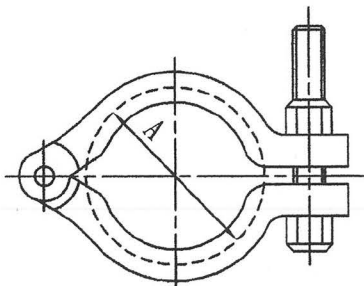

13MAH 快拆 中型管束

QUICK RELEASE Clamp DOUBLE PIN Wingnut Tightened $\square\square\square$

SIZE	A	
1~1/2"	54.4	
2"	66.5	
2 1/2"	79.8	
3"	93.3	
3 1/2"	109.0	

13HLA 栓扣式 輕型管束

LIGHT DUTY TOGGLE Clamp $\square\square\square$

SIZE	A	
1~1/2"	54.4	
2"	66.5	
2 1/2"	79.8	
3"	93.3	
4"	121.3	

13JO 單鉚釘管束

Heavy Duty Clamp SINGLE PIN Wingnut Tightened $\square\square\square$

SIZE	A	
1~1/2"	63.4	
2"	75.4	
2 1/2"	91.2	
3"	105.6	
4"	129.8	

13U 單鉚釘管束 (螺栓固定)

Heavy Duty Clamp SINGLE PIN BOLT Tightened $\square\square\square$

SIZE	A	
1~1/2"	63.4	
2"	75.4	
2 1/2"	91.2	
3"	105.6	
4"	129.8	