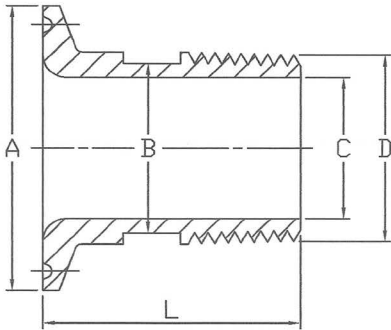

**PT外牙接頭 (夾盤-PT外牙 轉接頭)**  
Tri-Clamp Ferrule X Male PT Adapter

SIZE	A	B	C	D	L
3/4" x PT 1/8"	25.2	17	5	PT 1/8" (10.5)	30
3/4" x PT 1/4"	25.2	17	9	PT 1/4" (13.8)	30
3/4" x PT 3/8"	25.2	17	10	PT 3/8" (17.3)	30
3/4" x PT 1/2"	25.2	19	16	PT 1/2" (21.7)	40
3/4" x PT 3/4"	25.2	19	16	PT 3/4" (27.2)	40
1 1/2" x PT 1/8"	50.4	22	5	PT 1/8" (10.5)	30
1 1/2" x PT 1/4"	50.4	22	7	PT 1/4" (13.8)	30
1 1/2" x PT 3/8"	50.4	22	10	PT 3/8" (17.3)	30
1 1/2" x PT 1/2"	50.4	22	17	PT 1/2" (21.7)	45
1 1/2" x PT 3/4"	50.4	25	22.1	PT 3/4" (27.2)	45
1 1/2" x PT 1"	50.4	30	25	PT 1" (34.0)	45
1 1/2" x PT 1 1/4"	50.4	/	34.8	PT 1 1/4" (42.7)	45
1 1/2" x PT 1 1/2"	50.4	42.8	41.9	PT 1 1/2" (48.6)	50
2" x PT 1 1/2"	63.9	/	42	PT 1 1/2" (48.6)	50
2 1/2" x PT 2"	77.4	/	50	PT 2" (60.5)	50
3" x PT 2 1/2"	90.9	/	69	PT 2 1/2" (76.3)	50
3 1/2" x PT 3"	106.0	/	80	PT 3" (89.1)	50

**PS内牙接頭 (夾盤-PS内牙 轉接頭)**  
Tri-Clamp Ferrule X Female PS Adapter

SIZE	A	B	C	L
3/4" x PS 1/4"	25.2	17	19.05	12.7
1 1/2" x PS 1/4"	50.4	40	42.6	17.5
1 1/2" x PS 3/8"	50.4	40	42.6	17.5
1 1/2" x PS 1/2"	50.4	40	42.6	17.5
1 1/2" x PS 3/4"	50.4	40	42.6	17.5
1 1/2" x PS 1"	50.4	40	42.6	17.5
2" x PS 1 1/4"	63.9	/	55.7	17.5
2" x PS 1 1/2"	63.9	/	55.7	17.5
2 1/2" x PS 2"	77.4	/	68.8	17.5
3" x PS 2 1/2"	90.9	/	81.9	17.5
4" x PS 3"	118.9	/	108.1	17.5

SIZE	A	B	C	L
3/4" x PS 3/8"	25.2	19.05	26	35
3/4" x PS 1/2"	25.2	19.05	26	35
1 1/2" x PS 1 1/4"	50.4	42.8	50	41
1 1/2" x PS 1 1/2"	50.4	42.8	54	41