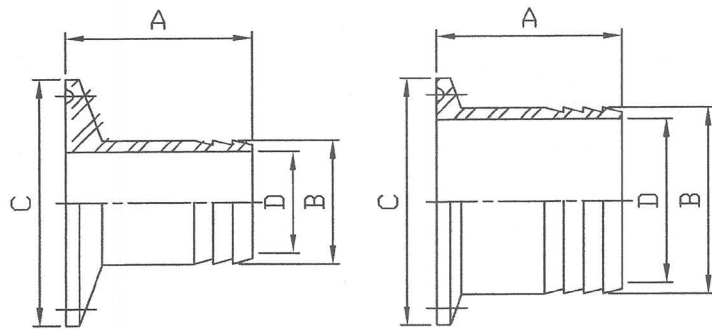

3A-14MPHR Fractional Size 特殊 軟管接頭

Rubber Hose Adapter "Fractional Size" mm

SIZE	A	B	D	C
3/4" X 1/4"	38.1	7.93	5.46	25.2
3/4" X 3/8"	38.1	10.29	6.99	25.2
1/2"	38.1	12.7	9.40	25.2
3/4"	38.1	19.05	15.75	25.2
1 1/2" X 1/4"	38.1	7.93	5.46	50.5
1 1/2" X 3/8"	38.1	10.29	6.99	50.5
1 1/2" X 1/2"	38.1	12.7	9.40	50.5
1 1/2" X 3/4"	38.1	19.05	15.75	50.5
1 1/2" X 3/4" (Aseptek)	38.1	21.3	15.8	50.5
1 1/2" X 14.5mm	38.1	14.5	11.2	50.5
1 1/2" X 22mm	38.1	22	18.7	50.5
1 1/2" X 26mm	38.1	26	22.7	50.5