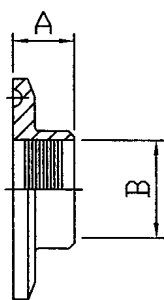

IDFR

紋接環

RECESSLESS FERRULE

SIZE	A	B
1"	20	25.5
1 1/2"	20	38.2
2"	20	50.9
2 1/2"	25	63.6
3"	30	76.3

16AMP

盲蓋

SOLID END CAP

SIZE	A	B
1/2" ~ 3/4"	5.0	25.2
7/8"	6.4	34
1" ~ 1 1/2"	6.4	50.4
2"	6.4	63.9
2 1/2"	6.4	77.4
3"	6.4	90.9
3 1/2"	6.4	106.0
4"	6.4	118.9
4 1/2"	6.4	130.2
6"	11.1	166.9
8"	11.1	217.7
10"	14.3	268.5
12"	14.3	319.3

1/2" ~ 3/4"

3A40A

墊片

GASKET

SIZE	A	B	C
1/2"	4.3	9.5	21.8
3/4"	4.3	15.8	21.8
7/8"	4.8	17.3	34
1"	5.15	22.2	50.4
1 1/4"	5.15	28.45	50.4
1 1/2"	5.15	34.9	50.4
2"	5.15	47.5	63.9
2 1/2"	5.15	60.2	77.4
3"	5.15	72.9	90.9
3 1/2"	5.15	85.1	106.0
4"	5.15	97.4	118.9
4 1/2"	5.15	110.3	130.2
6"	5.15	146.9	166.9
8"	5.15	197.6	217.7
10"	5.15	247.2	268.5
12"	5.15	298.0	319.3

1/2" ~ 3/4"