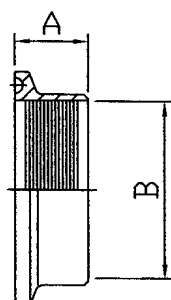

IDFR

紋接環

RECESSLESS FERRULE

SIZE	A	B
1"	20	25.5
1 1/2"	20	38.2
2"	20	50.9
2 1/2"	25	63.6
3"	30	76.3

16AMP

盲蓋

SOLID END CAP

SIZE	A	B
1/2" ~ 3/4"	5.0	25.2
7/8"	6.4	34
1" ~ 1 1/2"	6.4	50.4
2"	6.4	63.9
2 1/2"	6.4	77.4
3"	6.4	90.9
3 1/2"	6.4	106.0
4"	6.4	118.9
4 1/2"	6.4	130.2
6"	11.1	166.9
8"	11.1	217.7
10"	14.3	268.5
12"	14.3	319.3

1/2" ~ 3/4"

3A40A

墊片

GASKET

SIZE	A	B	C
1/2"	4.3	9.5	21.8
3/4"	4.3	15.8	21.8
7/8"	4.8	17.3	34
1"	5.15	22.2	50.4
1 1/4"	5.15	28.45	50.4
1 1/2"	5.15	34.9	50.4
2"	5.15	47.5	63.9
2 1/2"	5.15	60.2	77.4
3"	5.15	72.9	90.9
3 1/2"	5.15	85.1	106.0
4"	5.15	97.4	118.9
4 1/2"	5.15	110.3	130.2
6"	5.15	146.9	166.9
8"	5.15	197.6	217.7
10"	5.15	247.2	268.5
12"	5.15	298.0	319.3

1/2" ~ 3/4"