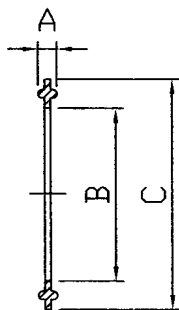

IDFR

紋接環

RECESSLESS FERRULE

SIZE	A	B
1"	20	25.5
1 1/2"	20	38.2
2"	20	50.9
2 1/2"	25	63.6
3"	30	76.3

16AMP

盲蓋

SOLID END CAP

SIZE	A	B
1/2" ~ 3/4"	5.0	25.2
7/8"	6.4	34
1" ~ 1 1/2"	6.4	50.4
2"	6.4	63.9
2 1/2"	6.4	77.4
3"	6.4	90.9
3 1/2"	6.4	106.0
4"	6.4	118.9
4 1/2"	6.4	130.2
6"	11.1	166.9
8"	11.1	217.7
10"	14.3	268.5
12"	14.3	319.3

1/2" ~ 3/4"

3A40A

墊片

GASKET

SIZE	A	B	C
1/2"	4.3	9.5	21.8
3/4"	4.3	15.8	21.8
7/8"	4.8	17.3	34
1"	5.15	22.2	50.4
1 1/4"	5.15	28.45	50.4
1 1/2"	5.15	34.9	50.4
2"	5.15	47.5	63.9
2 1/2"	5.15	60.2	77.4
3"	5.15	72.9	90.9
3 1/2"	5.15	85.1	106.0
4"	5.15	97.4	118.9
4 1/2"	5.15	110.3	130.2
6"	5.15	146.9	166.9
8"	5.15	197.6	217.7
10"	5.15	247.2	268.5
12"	5.15	298.0	319.3

1/2" ~ 3/4"