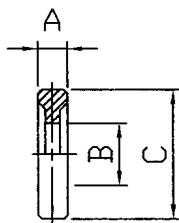

IDFR

紋接環

RECESSLESS FERRULE

SIZE	A	B
1"	20	25.5
1 1/2"	20	38.2
2"	20	50.9
2 1/2"	25	63.6
3"	30	76.3

16AMP

盲蓋

SOLID END CAP

SIZE	A	B
1/2" ~ 3/4"	5.0	25.2
7/8"	6.4	34
1" ~ 1 1/2"	6.4	50.4
2"	6.4	63.9
2 1/2"	6.4	77.4
3"	6.4	90.9
3 1/2"	6.4	106.0
4"	6.4	118.9
4 1/2"	6.4	130.2
6"	11.1	166.9
8"	11.1	217.7
10"	14.3	268.5
12"	14.3	319.3

1/2" ~ 3/4"

3A40A

墊片

GASKET

SIZE	A	B	C
1/2"	4.3	9.5	21.8
3/4"	4.3	15.8	21.8
7/8"	4.8	17.3	34
1"	5.15	22.2	50.4
1 1/4"	5.15	28.45	50.4
1 1/2"	5.15	34.9	50.4
2"	5.15	47.5	63.9
2 1/2"	5.15	60.2	77.4
3"	5.15	72.9	90.9
3 1/2"	5.15	85.1	106.0
4"	5.15	97.4	118.9
4 1/2"	5.15	110.3	130.2
6"	5.15	146.9	166.9
8"	5.15	197.6	217.7
10"	5.15	247.2	268.5
12"	5.15	298.0	319.3

1/2" ~ 3/4"