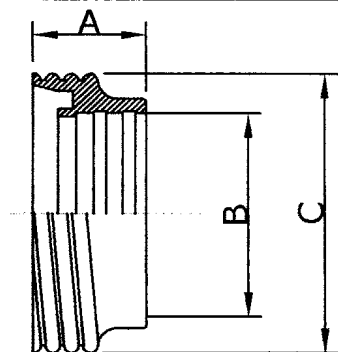

DIN14EB 接頭

WELD LINER

SIZE	A	B	C	D
1"	22.0	25.4	44.0	22.0
1.5"	26.0	38.1	56.0	34.8
2"	28.0	50.8	68.0	47.5
2.5"	32.0	63.5	86.0	60.2
3"	37.0	76.2	100.0	72.9
4"	44.0	101.6	120.0	97.4

DIN15EB 接頭

WELD MALE

SIZE	A	B	C	D
1"	29.0	25.4	52X1/6"	22.0
1.5"	33.0	38.1	65X1/6"	34.8
2"	35.0	50.8	78X1/6"	47.5
2.5"	40.0	63.5	95X1/6"	60.2
3"	45.0	76.2	110X1/4"	72.9
4"	54.0	101.6	130X1/4"	97.4

DIN14R 擴孔接頭

LINER [FOR EXPANDING]

SIZE	A	B	C
25	22.0	28.2	44.0
40	26.0	40.2	56.0
50	28.0	52.2	68.5
65	32.0	70.3	86.0
80	37.0	85.3	100.0
100	44.0	104.3	121.0

DIN15R 擴孔牙口

MALE [FOR EXPANDING]

SIZE	A	B	C
25	29.0	28.2	52X1/6"
40	33.0	40.2	65X1/6"
50	35.0	52.2	78X1/6"
65	40.0	70.3	95X1/6"
80	45.0	85.3	110X1/4"
100	54.0	104.3	130X1/4"