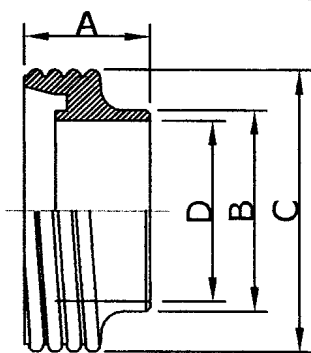

DIN14EB 接頭

WELD LINER

SIZE	A	B	C	D
1"	22.0	25.4	44.0	22.0
1.5"	26.0	38.1	56.0	34.8
2"	28.0	50.8	68.0	47.5
2.5"	32.0	63.5	86.0	60.2
3"	37.0	76.2	100.0	72.9
4"	44.0	101.6	120.0	97.4

DIN15EB 接頭

WELD MALE

SIZE	A	B	C	D
1"	29.0	25.4	52X1/6"	22.0
1.5"	33.0	38.1	65X1/6"	34.8
2"	35.0	50.8	78X1/6"	47.5
2.5"	40.0	63.5	95X1/6"	60.2
3"	45.0	76.2	110X1/4"	72.9
4"	54.0	101.6	130X1/4"	97.4

DIN14R 擴孔接頭

LINER [FOR EXPANDING]

SIZE	A	B	C
25	22.0	28.2	44.0
40	26.0	40.2	56.0
50	28.0	52.2	68.5
65	32.0	70.3	86.0
80	37.0	85.3	100.0
100	44.0	104.3	121.0

DIN15R 擴孔牙口

MALE [FOR EXPANDING]

SIZE	A	B	C
25	29.0	28.2	52X1/6"
40	33.0	40.2	65X1/6"
50	35.0	52.2	78X1/6"
65	40.0	70.3	95X1/6"
80	45.0	85.3	110X1/4"
100	54.0	104.3	130X1/4"