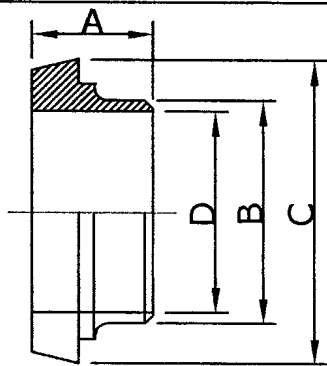

DIN14EB 接頭

WELD LINER

SIZE	A	B	C	D
1"	22.0	25.4	44.0	22.0
1.5"	26.0	38.1	56.0	34.8
2"	28.0	50.8	68.0	47.5
2.5"	32.0	63.5	86.0	60.2
3"	37.0	76.2	100.0	72.9
4"	44.0	101.6	120.0	97.4

DIN15EB 接頭

WELD MALE

SIZE	A	B	C	D
1"	29.0	25.4	52X1/6"	22.0
1.5"	33.0	38.1	65X1/6"	34.8
2"	35.0	50.8	78X1/6"	47.5
2.5"	40.0	63.5	95X1/6"	60.2
3"	45.0	76.2	110X1/4"	72.9
4"	54.0	101.6	130X1/4"	97.4

DIN14R 擴孔接頭

LINER [FOR EXPANDING]

SIZE	A	B	C
25	22.0	28.2	44.0
40	26.0	40.2	56.0
50	28.0	52.2	68.5
65	32.0	70.3	86.0
80	37.0	85.3	100.0
100	44.0	104.3	121.0

DIN15R 擴孔牙口

MALE [FOR EXPANDING]

SIZE	A	B	C
25	29.0	28.2	52X1/6"
40	33.0	40.2	65X1/6"
50	35.0	52.2	78X1/6"
65	40.0	70.3	95X1/6"
80	45.0	85.3	110X1/4"
100	54.0	104.3	130X1/4"