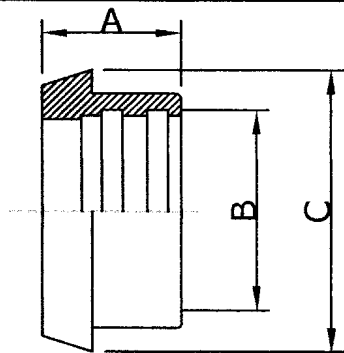

DIN14EB 接頭

WELD LINER

SIZE	A	B	C	D
1"	22.0	25.4	44.0	22.0
1.5"	26.0	38.1	56.0	34.8
2"	28.0	50.8	68.0	47.5
2.5"	32.0	63.5	86.0	60.2
3"	37.0	76.2	100.0	72.9
4"	44.0	101.6	120.0	97.4

DIN15EB 接頭

WELD MALE

SIZE	A	B	C	D
1"	29.0	25.4	52X1/6"	22.0
1.5"	33.0	38.1	65X1/6"	34.8
2"	35.0	50.8	78X1/6"	47.5
2.5"	40.0	63.5	95X1/6"	60.2
3"	45.0	76.2	110X1/4"	72.9
4"	54.0	101.6	130X1/4"	97.4

DIN14R 擴孔接頭

LINER [FOR EXPANDING]

SIZE	A	B	C
25	22.0	28.2	44.0
40	26.0	40.2	56.0
50	28.0	52.2	68.5
65	32.0	70.3	86.0
80	37.0	85.3	100.0
100	44.0	104.3	121.0

DIN15R 擴孔牙口

MALE [FOR EXPANDING]

SIZE	A	B	C
25	29.0	28.2	52X1/6"
40	33.0	40.2	65X1/6"
50	35.0	52.2	78X1/6"
65	40.0	70.3	95X1/6"
80	45.0	85.3	110X1/4"
100	54.0	104.3	130X1/4"