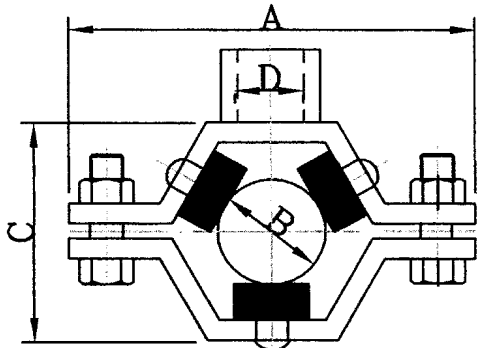

B24W 固定管夾

PIPE HANGER

SIZE	A	B	C
1/2"	100.0	12.7	58.0
3/4"	100.0	19.1	58.0
1"	100.0	25.4	58.0

B24W 固定管夾

PIPE HANGER

SIZE	A	B	C
1 1/2"	128.6	38.1	66.0
2"	128.6	50.8	66.0
2 1/2"	167.5	63.5	100.0
3"	167.5	76.2	100.0
4"	204.8	101.6	114.0

C24T 固定管夾

PIPE HANGER

SIZE	A	B	C	D
1/2"	100.0	12.7	49.0	3/8 -18NPT
3/4"	100.0	19.1	49.0	3/8 -18NPT
1"	100.0	25.4	49.0	3/8 -18NPT

C24T 固定管夾

PIPE HANGER

SIZE	A	B	C	D
1 1/2"	128.6	38.1	53.0	3/8 -18NPT
2"	128.6	50.8	53.0	3/8 -18NPT
2 1/2"	167.5	63.5	70.7	3/8 -18NPT
3"	167.5	76.2	70.7	3/8 -18NPT
4"	204.8	101.6	77.0	3/8 -18NPT