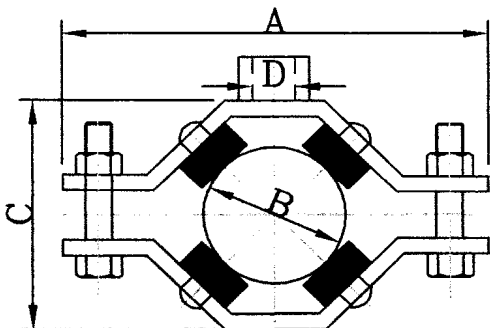

B24W 固定管夾

PIPE HANGER

SIZE	A	B	C
1/2"	100.0	12.7	58.0
3/4"	100.0	19.1	58.0
1"	100.0	25.4	58.0

B24W 固定管夾

PIPE HANGER

SIZE	A	B	C
1 1/2"	128.6	38.1	66.0
2"	128.6	50.8	66.0
2 1/2"	167.5	63.5	100.0
3"	167.5	76.2	100.0
4"	204.8	101.6	114.0

C24T 固定管夾

PIPE HANGER

SIZE	A	B	C	D
1/2"	100.0	12.7	49.0	3/8 -18NPT
3/4"	100.0	19.1	49.0	3/8 -18NPT
1"	100.0	25.4	49.0	3/8 -18NPT

C24T 固定管夾

PIPE HANGER

SIZE	A	B	C	D
1 1/2"	128.6	38.1	53.0	3/8 -18NPT
2"	128.6	50.8	53.0	3/8 -18NPT
2 1/2"	167.5	63.5	70.7	3/8 -18NPT
3"	167.5	76.2	70.7	3/8 -18NPT
4"	204.8	101.6	77.0	3/8 -18NPT