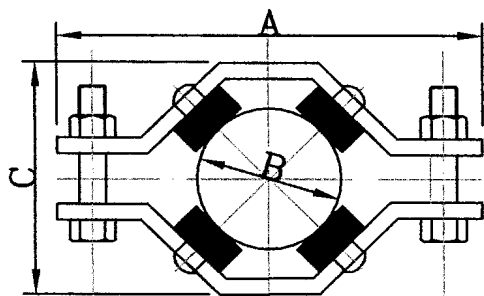

B24W 固定管夾

PIPE HANGER

SIZE	A	B	C
1/2"	100.0	12.7	58.0
3/4"	100.0	19.1	58.0
1"	100.0	25.4	58.0

B24W 固定管夾

PIPE HANGER

SIZE	A	B	C
1 1/2"	128.6	38.1	66.0
2"	128.6	50.8	66.0
2 1/2"	167.5	63.5	100.0
3"	167.5	76.2	100.0
4"	204.8	101.6	114.0

C24T 固定管夾

PIPE HANGER

SIZE	A	B	C	D
1/2"	100.0	12.7	49.0	3/8 -18NPT
3/4"	100.0	19.1	49.0	3/8 -18NPT
1"	100.0	25.4	49.0	3/8 -18NPT

C24T 固定管夾

PIPE HANGER

SIZE	A	B	C	D
1 1/2"	128.6	38.1	53.0	3/8 -18NPT
2"	128.6	50.8	53.0	3/8 -18NPT
2 1/2"	167.5	63.5	70.7	3/8 -18NPT
3"	167.5	76.2	70.7	3/8 -18NPT
4"	204.8	101.6	77.0	3/8 -18NPT