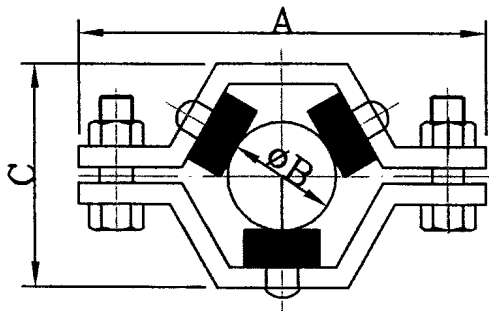

B24W 固定管夾

PIPE HANGER

SIZE	A	B	C
1/2"	100.0	12.7	58.0
3/4"	100.0	19.1	58.0
1"	100.0	25.4	58.0

B24W 固定管夾

PIPE HANGER

SIZE	A	B	C
1 1/2"	128.6	38.1	66.0
2"	128.6	50.8	66.0
2 1/2"	167.5	63.5	100.0
3"	167.5	76.2	100.0
4"	204.8	101.6	114.0

C24T 固定管夾

PIPE HANGER

SIZE	A	B	C	D
1/2"	100.0	12.7	49.0	3/8 -18NPT
3/4"	100.0	19.1	49.0	3/8 -18NPT
1"	100.0	25.4	49.0	3/8 -18NPT

C24T 固定管夾

PIPE HANGER

SIZE	A	B	C	D
1 1/2"	128.6	38.1	53.0	3/8 -18NPT
2"	128.6	50.8	53.0	3/8 -18NPT
2 1/2"	167.5	63.5	70.7	3/8 -18NPT
3"	167.5	76.2	70.7	3/8 -18NPT
4"	204.8	101.6	77.0	3/8 -18NPT