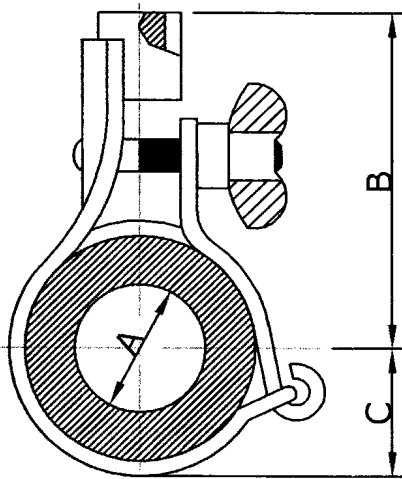

A24FCF

吊夾

PIPE HANGER

SIZE	A	B	C
1"	25.4	112.0	34.0
1 1/2"	38.1	112.0	34.0
2"	50.8	112.0	34.0
2 1/2"	63.5	123.0	45.0
3"	76.2	123.0	45.0
4"	101.6	140.0	60.0

26CB

吊夾

PIPE HANGER

SIZE	A	B	C
1"	25.4	100.8	33.3
1 1/2"	38.1	100.8	33.3
2"	50.8	100.8	33.3
2 1/2"	63.5	122.2	47.6
3"	76.2	122.2	47.6
4"	101.6	139.7	60.3

LB24W

管束

PIPE HANGER

SIZE	A	B
1/2"	12.7	46.3
3/4"	19.0	55.0
1"	25.4	60.6
1 1/2"	38.1	72.0
2"	50.8	92.0
2 1/2"	63.5	104.0
3"	76.2	115.0
4"	101.6	144.0