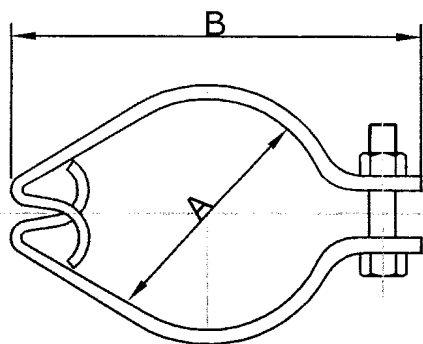

A24FCF

吊夾

PIPE HANGER

SIZE	A	B	C
1"	25.4	112.0	34.0
1 1/2"	38.1	112.0	34.0
2"	50.8	112.0	34.0
2 1/2"	63.5	123.0	45.0
3"	76.2	123.0	45.0
4"	101.6	140.0	60.0

26CB

吊夾

PIPE HANGER

SIZE	A	B	C
1"	25.4	100.8	33.3
1 1/2"	38.1	100.8	33.3
2"	50.8	100.8	33.3
2 1/2"	63.5	122.2	47.6
3"	76.2	122.2	47.6
4"	101.6	139.7	60.3

LB24W

管束

PIPE HANGER

SIZE	A	B
1/2"	12.7	46.3
3/4"	19.0	55.0
1"	25.4	60.6
1 1/2"	38.1	72.0
2"	50.8	92.0
2 1/2"	63.5	104.0
3"	76.2	115.0
4"	101.6	144.0