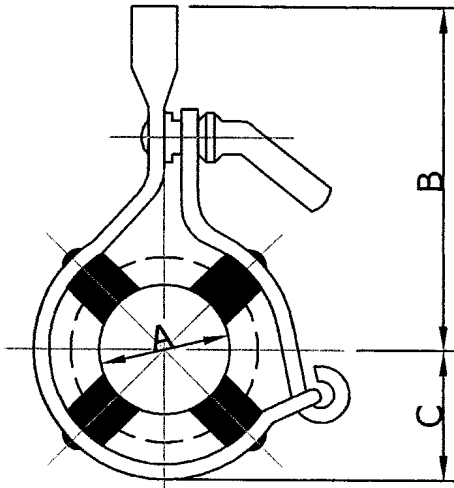

A24FCF

吊夾

PIPE HANGER

SIZE	A	B	C
1"	25.4	112.0	34.0
1 1/2"	38.1	112.0	34.0
2"	50.8	112.0	34.0
2 1/2"	63.5	123.0	45.0
3"	76.2	123.0	45.0
4"	101.6	140.0	60.0

26CB

吊夾

PIPE HANGER

SIZE	A	B	C
1"	25.4	100.8	33.3
1 1/2"	38.1	100.8	33.3
2"	50.8	100.8	33.3
2 1/2"	63.5	122.2	47.6
3"	76.2	122.2	47.6
4"	101.6	139.7	60.3

LB24W

管束

PIPE HANGER

SIZE	A	B
1/2"	12.7	46.3
3/4"	19.0	55.0
1"	25.4	60.6
1 1/2"	38.1	72.0
2"	50.8	92.0
2 1/2"	63.5	104.0
3"	76.2	115.0
4"	101.6	144.0