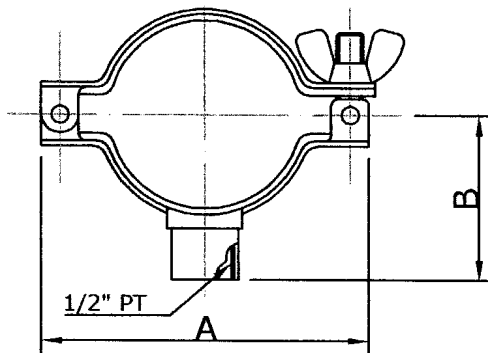

LC24T

管束

PIPE HANGER

SIZE	A	B
3/4"	19.0	55.0
1"	25.4	60.6
1 1/2"	38.1	72.0
2"	50.8	92.0
2 1/2"	63.5	104.0
3"	76.2	115.0
4"	101.6	144.0

13MAT

管束

INCH TUBE HANGER

SIZE	A	B
1"	66	30
1 1/2"	75	37
2"	93	44
2 1/2"	109	48
3"	124	53
4"	151	66