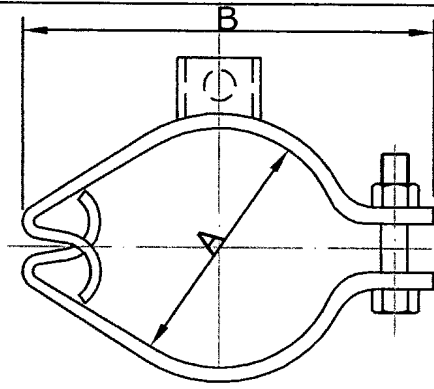

LC24T

管束

PIPE HANGER

SIZE	A	B
3/4"	19.0	55.0
1"	25.4	60.6
1 1/2"	38.1	72.0
2"	50.8	92.0
2 1/2"	63.5	104.0
3"	76.2	115.0
4"	101.6	144.0

13MAT

管束

INCH TUBE HANGER

SIZE	A	B
1"	66	30
1 1/2"	75	37
2"	93	44
2 1/2"	109	48
3"	124	53
4"	151	66