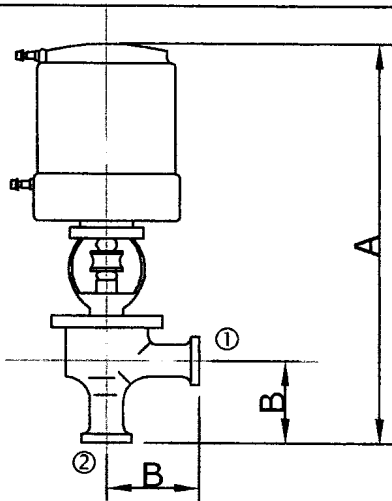

AV-L

L型空氣閥

ACTUATED VALVE

SIZE	A	B
1"	347.0	64.9
1 1/2"	352.0	70.3
2"	378.0	89.3
2 1/2"	384.0	89.3
3"	397.0	95.7
N.C.	① open	② close
N.O.	①② open	

AV-T

T型空氣閥

ACTUATED VALVE

SIZE	A	B
1"	347.0	64.9
1 1/2"	352.0	70.3
2"	378.0	89.3
2 1/2"	384.0	89.3
3"	397.0	95.7
N.C.	①③ open	② close
N.O.	①②③ open	

AV-F

F型空氣閥

ACTUATED VALVE

SIZE	A	B	C
1 1/2"	454.0	70.3	82.5
2"	492.0	89.3	95.3
2 1/2"	511.0	89.3	108.0
3"	537.0	95.7	120.6
N.C.	①② open	③ close	
N.O.	②③ open	① close	