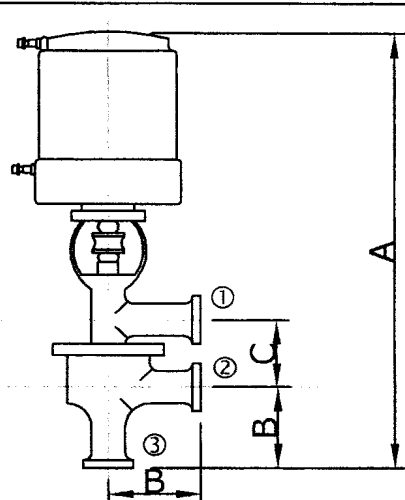

AV-L

L型空氣閥

ACTUATED VALVE

SIZE	A	B
1"	347.0	64.9
1 1/2"	352.0	70.3
2"	378.0	89.3
2 1/2"	384.0	89.3
3"	397.0	95.7
N.C.	① open	② close
N.O.	①② open	

AV-T

T型空氣閥

ACTUATED VALVE

SIZE	A	B
1"	347.0	64.9
1 1/2"	352.0	70.3
2"	378.0	89.3
2 1/2"	384.0	89.3
3"	397.0	95.7
N.C.	①③ open	② close
N.O.	①②③ open	

AV-F

F型空氣閥

ACTUATED VALVE

SIZE	A	B	C
1 1/2"	454.0	70.3	82.5
2"	492.0	89.3	95.3
2 1/2"	511.0	89.3	108.0
3"	537.0	95.7	120.6
N.C.	①② open	③ close	
N.O.	②③ open	① close	