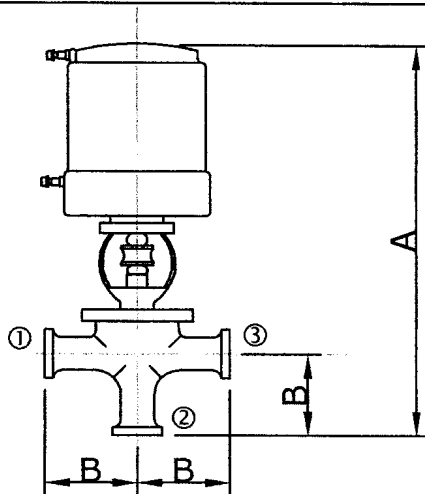

AV-L

L型空氣閥

ACTUATED VALVE

SIZE	A	B
1"	347.0	64.9
1 1/2"	352.0	70.3
2"	378.0	89.3
2 1/2"	384.0	89.3
3"	397.0	95.7
N.C.	① open	② close
N.O.	①② open	

AV-T

T型空氣閥

ACTUATED VALVE

SIZE	A	B
1"	347.0	64.9
1 1/2"	352.0	70.3
2"	378.0	89.3
2 1/2"	384.0	89.3
3"	397.0	95.7
N.C.	①③ open	② close
N.O.	①②③ open	

AV-F

F型空氣閥

ACTUATED VALVE

SIZE	A	B	C
1 1/2"	454.0	70.3	82.5
2"	492.0	89.3	95.3
2 1/2"	511.0	89.3	108.0
3"	537.0	95.7	120.6
N.C.	①② open	③ close	
N.O.	②③ open	① close	