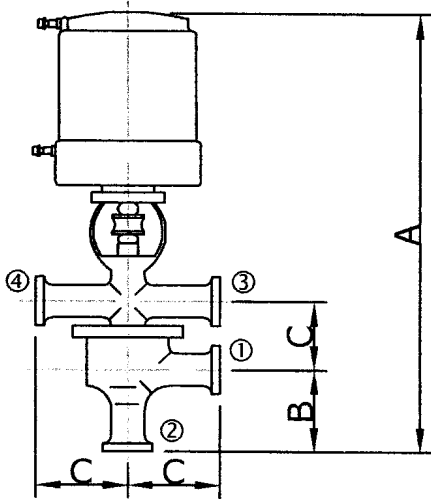

AV-E

E型空氣閥

ACTUATED VALVE

SIZE	A	B	C
1 1/2"	454.0	70.3	82.5
2"	492.0	89.3	95.3
2 1/2"	511.0	89.3	108.0
3"	537.0	95.7	120.6
N.C.	①②③ open		④ close
N.O.	①②④ open		③ close

AV-FL

FL型空氣閥

ACTUATED VALVE

SIZE	A	B	C
1 1/2"	454.0	70.3	82.5
2"	492.0	89.3	95.3
2 1/2"	511.0	89.3	108.0
3"	537.0	95.7	120.6
N.C.	①③④ open		② close
N.O.	①② open		③④ close

AV-FE

FE型空氣閥

ACTUATED VALVE

SIZE	A	B	C
1 1/2"	454.0	70.3	82.5
2"	492.0	89.3	95.3
2 1/2"	511.0	89.3	108.0
3"	537.0	95.7	120.6
N.C.	①③④⑤ open		② close
N.O.	①②⑤ open		③④ close