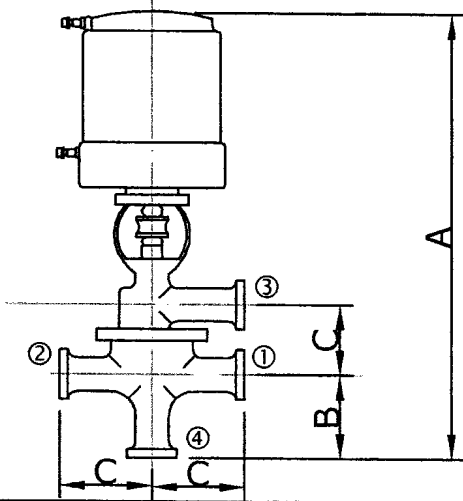

AV-E

E型空氣閥

ACTUATED VALVE

SIZE	A	B	C
1 1/2"	454.0	70.3	82.5
2"	492.0	89.3	95.3
2 1/2"	511.0	89.3	108.0
3"	537.0	95.7	120.6
N.C.	①②③ open		④ close
N.O.	①②④ open		③ close

AV-FL

FL型空氣閥

ACTUATED VALVE

SIZE	A	B	C
1 1/2"	454.0	70.3	82.5
2"	492.0	89.3	95.3
2 1/2"	511.0	89.3	108.0
3"	537.0	95.7	120.6
N.C.	①③④ open		② close
N.O.	①② open		③④ close

AV-FE

FE型空氣閥

ACTUATED VALVE

SIZE	A	B	C
1 1/2"	454.0	70.3	82.5
2"	492.0	89.3	95.3
2 1/2"	511.0	89.3	108.0
3"	537.0	95.7	120.6
N.C.	①③④⑤ open		② close
N.O.	①②⑤ open		③④ close