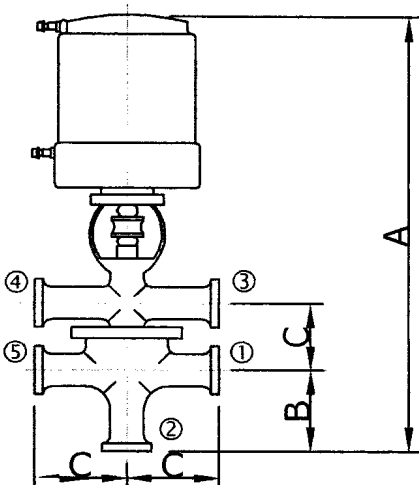

AV-E

E型空氣閥

ACTUATED VALVE

SIZE	A	B	C
1 1/2"	454.0	70.3	82.5
2"	492.0	89.3	95.3
2 1/2"	511.0	89.3	108.0
3"	537.0	95.7	120.6
N.C.	①②③ open		④ close
N.O.	①②④ open		③ close

AV-FL

FL型空氣閥

ACTUATED VALVE

SIZE	A	B	C
1 1/2"	454.0	70.3	82.5
2"	492.0	89.3	95.3
2 1/2"	511.0	89.3	108.0
3"	537.0	95.7	120.6
N.C.	①③④ open		② close
N.O.	①② open		③④ close

AV-FE

FE型空氣閥

ACTUATED VALVE

SIZE	A	B	C
1 1/2"	454.0	70.3	82.5
2"	492.0	89.3	95.3
2 1/2"	511.0	89.3	108.0
3"	537.0	95.7	120.6
N.C.	①③④⑤ open		② close
N.O.	①②⑤ open		③④ close