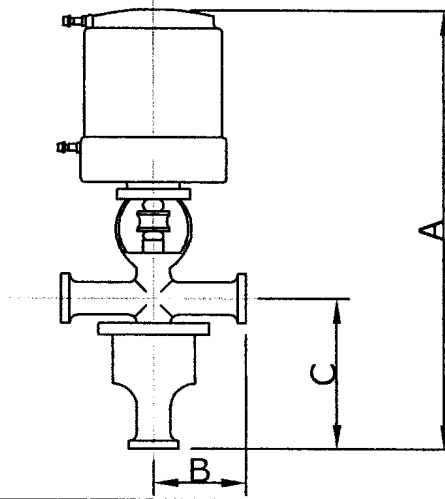

AV-J

J型空氣閥

ACTUATED VALVE

SIZE	A	B	C
1 1/2"	454.0	70.3	82.5
2"	492.0	89.3	95.3
2 1/2"	511.0	89.3	108.0
3"	537.0	95.7	120.6

AV-JT

JT型空氣閥

ACTUATED VALVE

SIZE	A	B	C
1 1/2"	454.0	70.3	82.5
2"	492.0	89.3	95.3
2 1/2"	511.0	89.3	108.0
3"	537.0	95.7	120.6