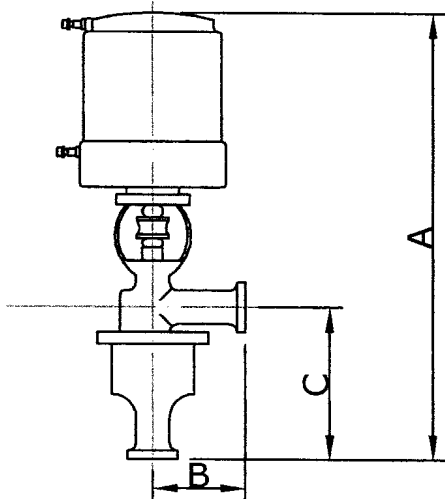

AV-J

J型空氣閥

ACTUATED VALVE

SIZE	A	B	C
1 1/2"	454.0	70.3	82.5
2"	492.0	89.3	95.3
2 1/2"	511.0	89.3	108.0
3"	537.0	95.7	120.6

AV-JT

JT型空氣閥

ACTUATED VALVE

SIZE	A	B	C
1 1/2"	454.0	70.3	82.5
2"	492.0	89.3	95.3
2 1/2"	511.0	89.3	108.0
3"	537.0	95.7	120.6