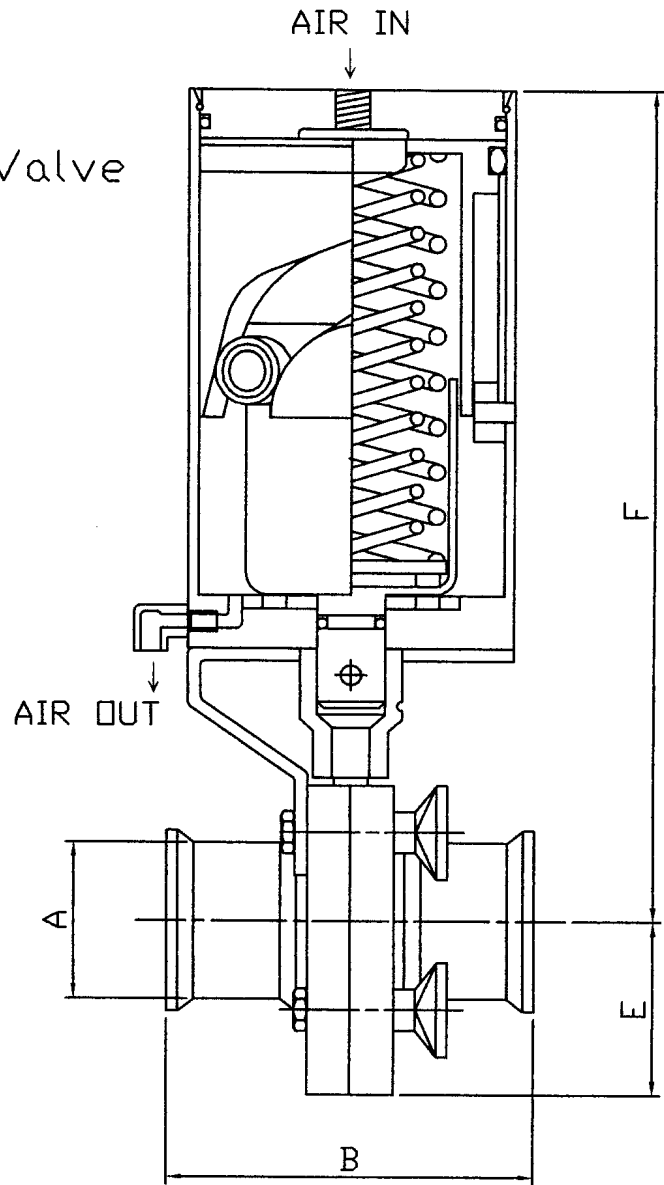

氣動蝶閥 BFV-C-AIR
Pneumatic Butterfly Valve

A		B			E	F
SIZE		weld	clamp	union		
1"	25.4	47.6	89	89	39	237
1 1/2"	38.1	47.6	89	89	39	237
2"	50.8	52.4	95.2	95.2	49.5	246
2 1/2"	63.5	54	96.8	96.8	58.5	256
3"	76.2	62	104.8	104.8	66	266
4"	101.6	79.4	122.2	122.2	84.6	286