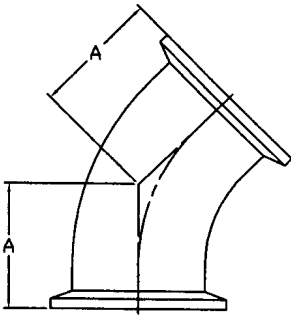

IDF

45度夾彎

IDF 45° ELBOW (CLAMP ENDS) (MM)

SIZE	A			
1"	36			
1 1/2"	44			
2"	51.5			
2 1/2"	62			
3"	72.5			
4"	82			

90度夾彎

IDF 90° ELBOW (CLAMP ENDS) (MM)

SIZE	A			
1"	55			
1 1/2"	70			
2"	82			
2 1/2"	105			
3"	110			
4"	162			

夾三通

IDF TEE (CLAMP ENDS) (MM)

SIZE	A			
1"	55			
1 1/2"	70			
2"	82			
2 1/2"	105			
3"	110			
4"	162			

夾十字通

IDF CROSS (CLAMP ENDS) (MM)

SIZE	A			
1"	55			
1 1/2"	70			
2"	82			
2 1/2"	105			
3"	110			
4"	162			