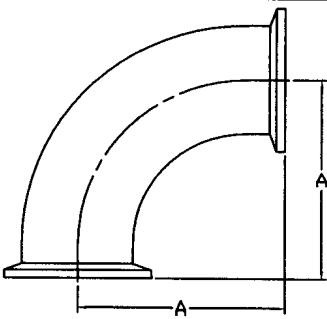

IDF

45度夾彎

IDF 45° ELBOW (CLAMP ENDS) (MM)

SIZE	A			
1"	36			
1 1/2"	44			
2"	51.5			
2 1/2"	62			
3"	72.5			
4"	82			

90度夾彎

IDF 90° ELBOW (CLAMP ENDS) (MM)

SIZE	A			
1"	55			
1 1/2"	70			
2"	82			
2 1/2"	105			
3"	110			
4"	162			

夾三通

IDF TEE (CLAMP ENDS) (MM)

SIZE	A			
1"	55			
1 1/2"	70			
2"	82			
2 1/2"	105			
3"	110			
4"	162			

夾十字通

IDF CROSS (CLAMP ENDS) (MM)

SIZE	A			
1"	55			
1 1/2"	70			
2"	82			
2 1/2"	105			
3"	110			
4"	162			