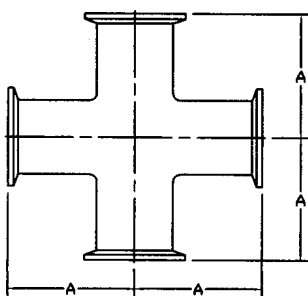

IDF

45度夾彎

IDF 45° ELBOW (CLAMP ENDS) (MM)

SIZE	A			
1"	36			
1 1/2"	44			
2"	51.5			
2 1/2"	62			
3"	72.5			
4"	82			

90度夾彎

IDF 90° ELBOW (CLAMP ENDS) (MM)

SIZE	A			
1"	55			
1 1/2"	70			
2"	82			
2 1/2"	105			
3"	110			
4"	162			

夾三通

IDF TEE (CLAMP ENDS) (MM)

SIZE	A			
1"	55			
1 1/2"	70			
2"	82			
2 1/2"	105			
3"	110			
4"	162			

夾十字通

IDF CROSS (CLAMP ENDS) (MM)

SIZE	A			
1"	55			
1 1/2"	70			
2"	82			
2 1/2"	105			
3"	110			
4"	162			