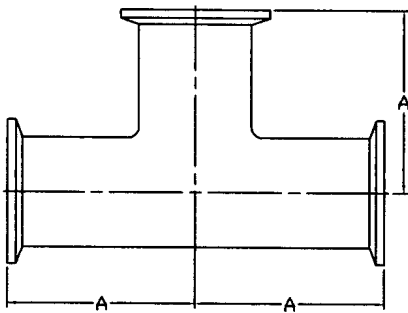

IDF

45度夾彎

IDF 45° ELBOW (CLAMP ENDS) (MM)

SIZE	A			
1"	36			
1 1/2"	44			
2"	51.5			
2 1/2"	62			
3"	72.5			
4"	82			

90度夾彎

IDF 90° ELBOW (CLAMP ENDS) (MM)

SIZE	A			
1"	55			
1 1/2"	70			
2"	82			
2 1/2"	105			
3"	110			
4"	162			

夾三通

IDF TEE (CLAMP ENDS) (MM)

SIZE	A			
1"	55			
1 1/2"	70			
2"	82			
2 1/2"	105			
3"	110			
4"	162			

夾十字通

IDF CROSS (CLAMP ENDS) (MM)

SIZE	A			
1"	55			
1 1/2"	70			
2"	82			
2 1/2"	105			
3"	110			
4"	162			