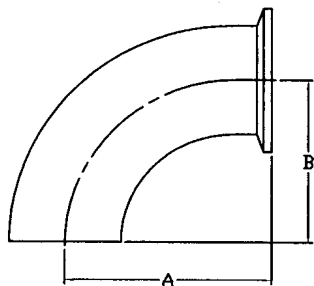

IDF

夾同心大小頭

IDF CONCENTRIC REDUCER (CLAMP ENDS) (MM)

SIZE		H		
1 1/2"	x 1"	110		
2"	x 1"	110		
	x 1 1/2"	110		
2 1/2"	x 1 1/2"	110		
	x 2"	110		
3"	x 2"	110		
	x 2 1/2"	110		
4"	x 2"	130		
	x 2 1/2"	130		
	x 3"	130		

45度單夾

IDF 45° ELBOW (CLAMP/WELD ENDS) (MM)

SIZE	A	B		
1"	36	15.8		
1 1/4"	42.7	15.8		
1 1/2"	44	23.8		
2"	51.5	31.6		
2 1/2"	62	42		
3"	72.5	52.6		
4"	82	55.4		

90度單夾

IDF 90° ELBOW (CLAMP/WELD ENDS) (MM)

SIZE	A	B		
1"	55	35		
1 1/4"	65	38		
1 1/2"	70	50		
2"	82	62		
2 1/2"	105	85		
3"	110	90		
4"	160	133.4		

夾異徑三通

REDUCING TEE (CLAMP ENDS) (MM)

SIZE		A	B	C
1 1/2"	x 1"	143	71.5	61.5
2"	x 1"	167	83.5	66.5
	x 1 1/2"	167	83.5	66.5
2 1/2"	x 1 1/2"	213	106.5	71.5
	x 2"	213	106.5	71.5
3"	x 1 1/2"	223	111.5	81.5
	x 2"	223	111.5	81.5
	x 2 1/2"	223	111.5	81.5
4"	x 2"	298.6	149.3	91.5
	x 2 1/2"	298.6	149.3	91.5
	x 3"	298.6	149.3	91.5