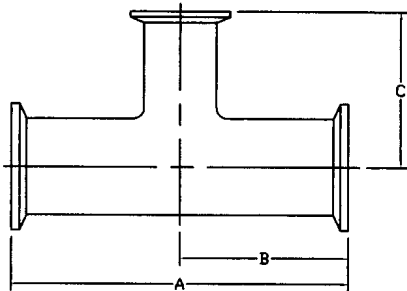

IDF

夾同心大小頭

IDF CONCENTRIC REDUCER (CLAMP ENDS) (MM)

SIZE		H		
1 1/2"	x 1"	110		
2"	x 1"	110		
	x 1 1/2"	110		
2 1/2"	x 1 1/2"	110		
	x 2"	110		
3"	x 2"	110		
	x 2 1/2"	110		
4"	x 2"	130		
	x 2 1/2"	130		
	x 3"	130		

45度單夾

IDF 45° ELBOW (CLAMP/WELD ENDS) (MM)

SIZE	A	B		
1"	36	15.8		
1 1/4"	42.7	15.8		
1 1/2"	44	23.8		
2"	51.5	31.6		
2 1/2"	62	42		
3"	72.5	52.6		
4"	82	55.4		

90度單夾

IDF 90° ELBOW (CLAMP/WELD ENDS) (MM)

SIZE	A	B		
1"	55	35		
1 1/4"	65	38		
1 1/2"	70	50		
2"	82	62		
2 1/2"	105	85		
3"	110	90		
4"	160	133.4		

夾異徑三通

REDUCING TEE (CLAMP ENDS) (MM)

SIZE		A	B	C
1 1/2"	x 1"	143	71.5	61.5
2"	x 1"	167	83.5	66.5
	x 1 1/2"	167	83.5	66.5
2 1/2"	x 1 1/2"	213	106.5	71.5
	x 2"	213	106.5	71.5
3"	x 1 1/2"	223	111.5	81.5
	x 2"	223	111.5	81.5
	x 2 1/2"	223	111.5	81.5
4"	x 2"	298.6	149.3	91.5
	x 2 1/2"	298.6	149.3	91.5
	x 3"	298.6	149.3	91.5