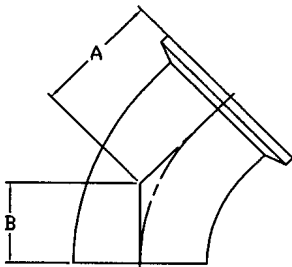

IDF

夾同心大小頭

IDF CONCENTRIC REDUCER (CLAMP ENDS) (MM)

SIZE		H		
1 1/2"	x 1"	110		
2"	x 1"	110		
	x 1 1/2"	110		
2 1/2"	x 1 1/2"	110		
	x 2"	110		
3"	x 2"	110		
	x 2 1/2"	110		
4"	x 2"	130		
	x 2 1/2"	130		
	x 3"	130		

45度單夾

IDF 45° ELBOW (CLAMP/WELD ENDS) (MM)

SIZE	A	B		
1"	36	15.8		
1 1/4"	42.7	15.8		
1 1/2"	44	23.8		
2"	51.5	31.6		
2 1/2"	62	42		
3"	72.5	52.6		
4"	82	55.4		

90度單夾

IDF 90° ELBOW (CLAMP/WELD ENDS) (MM)

SIZE	A	B		
1"	55	35		
1 1/4"	65	38		
1 1/2"	70	50		
2"	82	62		
2 1/2"	105	85		
3"	110	90		
4"	160	133.4		

夾異徑三通

REDUCING TEE (CLAMP ENDS) (MM)

SIZE		A	B	C
1 1/2"	x 1"	143	71.5	61.5
2"	x 1"	167	83.5	66.5
	x 1 1/2"	167	83.5	66.5
2 1/2"	x 1 1/2"	213	106.5	71.5
	x 2"	213	106.5	71.5
3"	x 1 1/2"	223	111.5	81.5
	x 2"	223	111.5	81.5
	x 2 1/2"	223	111.5	81.5
4"	x 2"	298.6	149.3	91.5
	x 2 1/2"	298.6	149.3	91.5
	x 3"	298.6	149.3	91.5