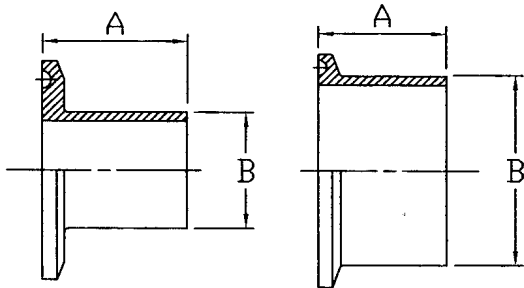

14WMP

短接環

SHORT WELDING FERRULE mm

SIZE	A	B	C	t
1/2"	12.7	12.8	25.2	1.65
3/4"	12.7	19.2	25.2	1.65
7/8" X 1/2"	12.7	12.8	34	1.65
7/8" X 3/4"	12.7	19.2	34	1.65
1"	12.7	25.4	50.4	1.65
1 1/4"	12.7	31.75	50.4	1.65
1 1/2"	12.7	38.1	50.4	1.65
2"	12.7	50.8	63.9	1.65
2 1/2"	12.7	63.5	77.4	1.65
3"	12.7	76.2	90.9	1.65
4"	15.9	101.6	118.9	2.1
6"	22.2	152.5	166.88	2.8
8"	22.2	203.3	217.7	2.8
10"	22.2	254.1	268.48	3.47
12"	21.5	304.9	319.3	3.47

14AMP

長接環

BUTT WELDING FERRULE mm

SIZE	A	B
1/2"	28.6	12.8
3/4"	28.6	19.2
1"	28.6	25.4
1 1/4"	28.6	31.75
1 1/2"	28.6	38.1
2"	28.6	50.8
2 1/2"	28.6	63.5
3"	28.6	76.2
4"	28.6	101.6
6"	38.1	152.5

14RMP

紋接環

RECESSLESS FERRULE mm

SIZE	A	B
1"	19.1	25.5
1 1/4"	28.6	31.9
1 1/2"	28.6	38.2
2"	33.3	50.9
2 1/2"	34.9	63.6
3"	36.5	76.3
4"	38.1	101.7

IDFA

中接環

WELDING FERRULE mm

SIZE	A	B	C	t
1"	21.5	25.4	50.4	1.2
1 1/2"	21.5	38.1	50.4	1.2
2"	21.5	50.8	63.9	1.5
2 1/2"	21.5	63.5	77.4	2.0
3"	21.5	76.2	90.9	2.0
3 1/2"	21.5	89.1	106	2.0
4"	28.0	101.6	118.9	2.0
4 1/2"	21.5	114.3	130	2.0

↓
B=21.7/27.2/34/48.6/60.5 mm available