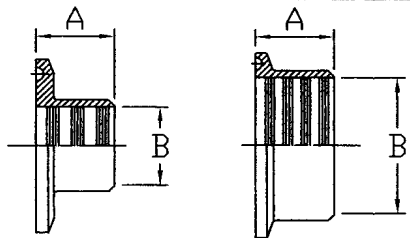

14WMP

短接環

SHORT WELDING FERRULE mm

SIZE	A	B	C	t
1/2"	12.7	12.8	25.2	1.65
3/4"	12.7	19.2	25.2	1.65
7/8" X 1/2"	12.7	12.8	34	1.65
7/8" X 3/4"	12.7	19.2	34	1.65
1"	12.7	25.4	50.4	1.65
1 1/4"	12.7	31.75	50.4	1.65
1 1/2"	12.7	38.1	50.4	1.65
2"	12.7	50.8	63.9	1.65
2 1/2"	12.7	63.5	77.4	1.65
3"	12.7	76.2	90.9	1.65
4"	15.9	101.6	118.9	2.1
6"	22.2	152.5	166.88	2.8
8"	22.2	203.3	217.7	2.8
10"	22.2	254.1	268.48	3.47
12"	21.5	304.9	319.3	3.47

14AMP

長接環

BUTT WELDING FERRULE mm

SIZE	A	B
1/2"	28.6	12.8
3/4"	28.6	19.2
1"	28.6	25.4
1 1/4"	28.6	31.75
1 1/2"	28.6	38.1
2"	28.6	50.8
2 1/2"	28.6	63.5
3"	28.6	76.2
4"	28.6	101.6
6"	38.1	152.5

14RMP

紋接環

RECESSLESS FERRULE mm

SIZE	A	B
1"	19.1	25.5
1 1/4"	28.6	31.9
1 1/2"	28.6	38.2
2"	33.3	50.9
2 1/2"	34.9	63.6
3"	36.5	76.3
4"	38.1	101.7

IDFA

中接環

WELDING FERRULE mm

SIZE	A	B	C	t
1"	21.5	25.4	50.4	1.2
1 1/2"	21.5	38.1	50.4	1.2
2"	21.5	50.8	63.9	1.5
2 1/2"	21.5	63.5	77.4	2.0
3"	21.5	76.2	90.9	2.0
3 1/2"	21.5	89.1	106	2.0
4"	28.0	101.6	118.9	2.0
4 1/2"	21.5	114.3	130	2.0

↓
B=21.7/27.2/34/48.6/60.5 mm available