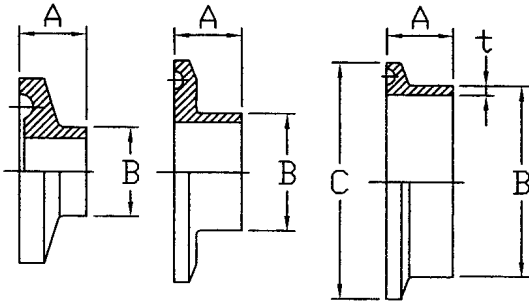

14WMP

短接環

SHORT WELDING FERRULE mm

SIZE	A	B	C	t
1/2"	12.7	12.8	25.2	1.65
3/4"	12.7	19.2	25.2	1.65
7/8" X 1/2"	12.7	12.8	34	1.65
7/8" X 3/4"	12.7	19.2	34	1.65
1"	12.7	25.4	50.4	1.65
1 1/4"	12.7	31.75	50.4	1.65
1 1/2"	12.7	38.1	50.4	1.65
2"	12.7	50.8	63.9	1.65
2 1/2"	12.7	63.5	77.4	1.65
3"	12.7	76.2	90.9	1.65
4"	15.9	101.6	118.9	2.1
6"	22.2	152.5	166.88	2.8
8"	22.2	203.3	217.7	2.8
10"	22.2	254.1	268.48	3.47
12"	21.5	304.9	319.3	3.47

14AMP

長接環

BUTT WELDING FERRULE mm

SIZE	A	B
1/2"	28.6	12.8
3/4"	28.6	19.2
1"	28.6	25.4
1 1/4"	28.6	31.75
1 1/2"	28.6	38.1
2"	28.6	50.8
2 1/2"	28.6	63.5
3"	28.6	76.2
4"	28.6	101.6
6"	38.1	152.5

14RMP

紋接環

RECESSLESS FERRULE mm

SIZE	A	B
1"	19.1	25.5
1 1/4"	28.6	31.9
1 1/2"	28.6	38.2
2"	33.3	50.9
2 1/2"	34.9	63.6
3"	36.5	76.3
4"	38.1	101.7

IDFA

中接環

WELDING FERRULE mm

SIZE	A	B	C	t
1"	21.5	25.4	50.4	1.2
1 1/2"	21.5	38.1	50.4	1.2
2"	21.5	50.8	63.9	1.5
2 1/2"	21.5	63.5	77.4	2.0
3"	21.5	76.2	90.9	2.0
3 1/2"	21.5	89.1	106	2.0
4"	28.0	101.6	118.9	2.0
4 1/2"	21.5	114.3	130	2.0

↓
B=21.7/27.2/34/48.6/60.5 mm available