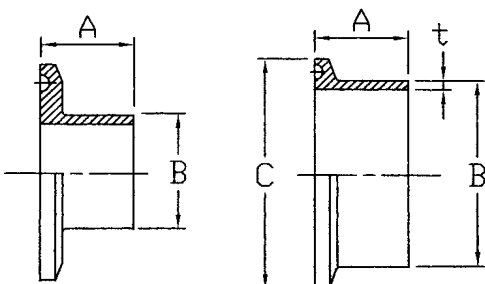

14WMP

短接環

SHORT WELDING FERRULE mm

SIZE	A	B	C	t
1/2"	12.7	12.8	25.2	1.65
3/4"	12.7	19.2	25.2	1.65
7/8" X 1/2"	12.7	12.8	34	1.65
7/8" X 3/4"	12.7	19.2	34	1.65
1"	12.7	25.4	50.4	1.65
1 1/4"	12.7	31.75	50.4	1.65
1 1/2"	12.7	38.1	50.4	1.65
2"	12.7	50.8	63.9	1.65
2 1/2"	12.7	63.5	77.4	1.65
3"	12.7	76.2	90.9	1.65
4"	15.9	101.6	118.9	2.1
6"	22.2	152.5	166.88	2.8
8"	22.2	203.3	217.7	2.8
10"	22.2	254.1	268.48	3.47
12"	21.5	304.9	319.3	3.47

14AMP

長接環

BUTT WELDING FERRULE mm

SIZE	A	B
1/2"	28.6	12.8
3/4"	28.6	19.2
1"	28.6	25.4
1 1/4"	28.6	31.75
1 1/2"	28.6	38.1
2"	28.6	50.8
2 1/2"	28.6	63.5
3"	28.6	76.2
4"	28.6	101.6
6"	38.1	152.5

14RMP

紋接環

RECESSLESS FERRULE mm

SIZE	A	B
1"	19.1	25.5
1 1/4"	28.6	31.9
1 1/2"	28.6	38.2
2"	33.3	50.9
2 1/2"	34.9	63.6
3"	36.5	76.3
4"	38.1	101.7

IDFA

中接環

WELDING FERRULE mm

SIZE	A	B	C	t
1"	21.5	25.4	50.4	1.2
1 1/2"	21.5	38.1	50.4	1.2
2"	21.5	50.8	63.9	1.5
2 1/2"	21.5	63.5	77.4	2.0
3"	21.5	76.2	90.9	2.0
3 1/2"	21.5	89.1	106	2.0
4"	28.0	101.6	118.9	2.0
4 1/2"	21.5	114.3	130	2.0

↓
B=21.7/27.2/34/48.6/60.5 mm available