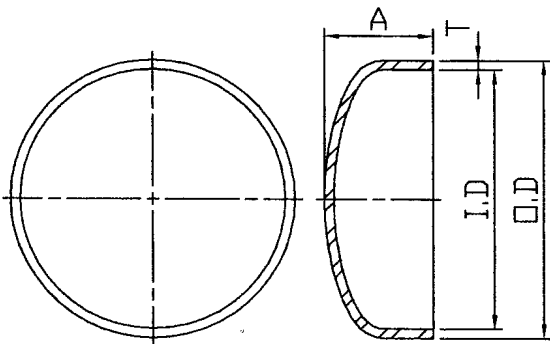

3A40B

加蓋墊片

GASKET

mm

SIZE	A	B	C
1"	5.15	22.2	50.4
1 1/2"	5.15	34.9	50.4
2"	5.15	47.5	63.9
2 1/2"	5.15	60.2	77.4
3"	5.15	72.9	90.9
3 1/2"	5.15	85.1	106.0
4"	5.15	97.4	118.9
6"	5.15	146.9	166.88
12"	5.15	298.0	319.3

16W CAP

盲蓋

SOLID END CAP

mm

SIZE	O.D	I.D	T	A
1"	25.4	22.1	1.65	9.53
1 1/2"	38.1	34.8	1.65	14.29
2"	50.8	47.5	1.65	19.05
2 1/2"	63.5	60.2	1.65	25.4
3"	76.2	72.9	1.65	31.75
4"	101.6	97.38	2.1	38.1