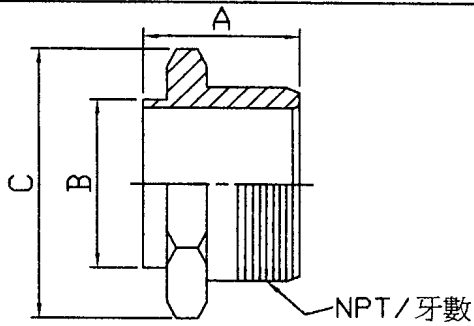

# B19W

MALE SIZE	ADAPTER			mm
	A	B	C	牙數/IN
1/2"	38.1	12.7	21.3	14
3/4"	41.3	19.1	26.7	14
1"	44.5	25.4	33.4	11-1/2
1.5"	44.5	38.1	50.6	11-1/2
2"	46	50.8	60.3	11-1/2
2.5"	58.7	63.5	73	8
3"	63.5	76.2	88.9	8
4"	65.1	101.6	114.3	8

# 21-1

ADAPTER SIZE	BLANK			mm
	A	B	C	牙數/IN
1"	44.5	25.5	46	11-1/2
1.5"	49.2	38.2	61.1	11-1/2
2"	54.8	50.9	76.2	11-1/2
2.5"	70.6	63.6	91.3	8
3"	76.2	76.3	106.4	8
4"	81	101.7	137.6	8

# 21MP

ADAPTER SIZE	mm		
	A	B	牙數/IN
1"	57.2	50.4	11-1/2
1.5"	61.9	50.4	11-1/2
2"	67.5	63.9	11-1/2
2.5"	83.3	77.4	8
3"	88.9	90.9	8
4"	96.8	118.9	8