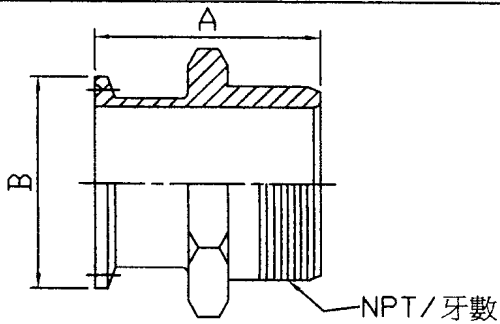

# B19W

MALE SIZE	ADAPTER			mm
	A	B	C	牙數/IN
1/2"	38.1	12.7	21.3	14
3/4"	41.3	19.1	26.7	14
1"	44.5	25.4	33.4	11-1/2
1.5"	44.5	38.1	50.6	11-1/2
2"	46	50.8	60.3	11-1/2
2.5"	58.7	63.5	73	8
3"	63.5	76.2	88.9	8
4"	65.1	101.6	114.3	8

# 21-1

ADAPTER SIZE	BLANK			mm
	A	B	C	牙數/IN
1"	44.5	25.5	46	11-1/2
1.5"	49.2	38.2	61.1	11-1/2
2"	54.8	50.9	76.2	11-1/2
2.5"	70.6	63.6	91.3	8
3"	76.2	76.3	106.4	8
4"	81	101.7	137.6	8

# 21MP

ADAPTER SIZE	mm		
	A	B	牙數/IN
1"	57.2	50.4	11-1/2
1.5"	61.9	50.4	11-1/2
2"	67.5	63.9	11-1/2
2.5"	83.3	77.4	8
3"	88.9	90.9	8
4"	96.8	118.9	8