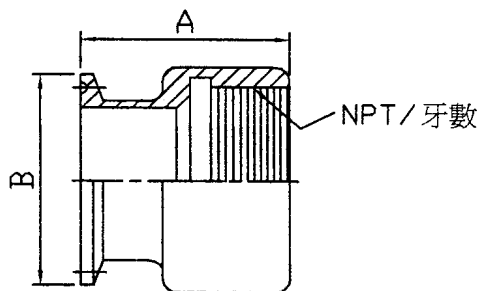

22MP

ADAPTER SIZE	19WBF ADAPTER (FEMALE) mm		
	A	B	牙數/IN
1"	47.63	50.4	11-1/2
1.5"	48.41	50.4	11-1/2
2"	49.20	63.9	11-1/2
2.5"	57.15	77.4	8
3"	60.33	90.9	8
4"	61.9	118.9	8