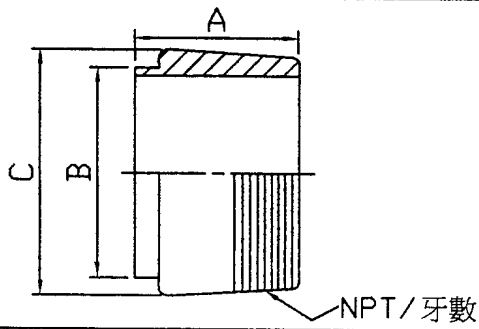

# B19W

MALE SIZE	ADAPTER			mm
	A	B	C	牙數/IN
1/2"	38.1	12.7	21.3	14
3/4"	41.3	19.1	26.7	14
1"	44.5	25.4	33.4	11-1/2
1.5"	44.5	38.1	50.6	11-1/2
2"	46	50.8	60.3	11-1/2
2.5"	58.7	63.5	73	8
3"	63.5	76.2	88.9	8
4"	65.1	101.6	114.3	8

# 21-1

ADAPTER SIZE	BLANK			mm
	A	B	C	牙數/IN
1"	44.5	25.5	46	11-1/2
1.5"	49.2	38.2	61.1	11-1/2
2"	54.8	50.9	76.2	11-1/2
2.5"	70.6	63.6	91.3	8
3"	76.2	76.3	106.4	8
4"	81	101.7	137.6	8

# 21MP

ADAPTER SIZE	mm		
	A	B	牙數/IN
1"	57.2	50.4	11-1/2
1.5"	61.9	50.4	11-1/2
2"	67.5	63.9	11-1/2
2.5"	83.3	77.4	8
3"	88.9	90.9	8
4"	96.8	118.9	8