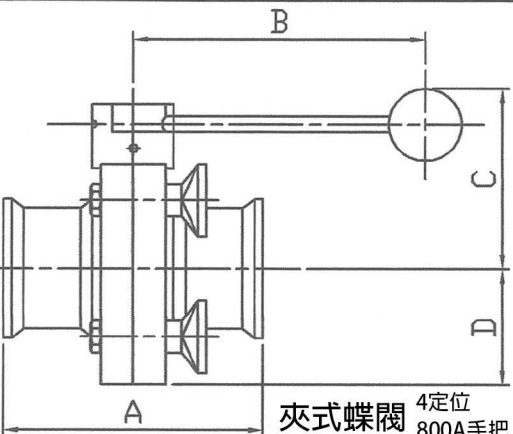

Connection : 3A Butt Weld

unit : mm

BFV-W Butterfly Valve Weld Ends
with 4 position Handle 800A

SIZE	A	B	C	D
1"	47.6	110	74	39
1 1/2"	47.6	110	74	39
2"	52.4	110	83.5	49.5
2 1/2"	54	110	93	58.5
3"	62	159	98	66
4"	79.4	159	118	84.5

Connection : 3A Tri-Clamp Ferrule

unit : mm

BFV-C Butterfly Valve Tri-Clamp Ends
with 4 position Handle 800A

SIZE	A	B	C	D
1"	89	110	74	39
1 1/2"	89	110	74	39
2"	95.2	110	83.5	49.5
2 1/2"	96.8	110	93	58.5
3"	104.8	159	98	66
4"	122.2	159	118	84.6

Connection : IDF Threaded Male

unit : mm

BFV-IDF15 Butterfly Valve IDF15 Male Ends
with 4 position Handle 800A

SIZE	A	B	C	D
1"	89	110	74	39
1 1/2"	89	110	74	39
2"	95.2	110	83.5	49.5
2 1/2"	96.8	110	93	58.5
3"	104.8	159	98	66
4"	122.2	159	118	84.6