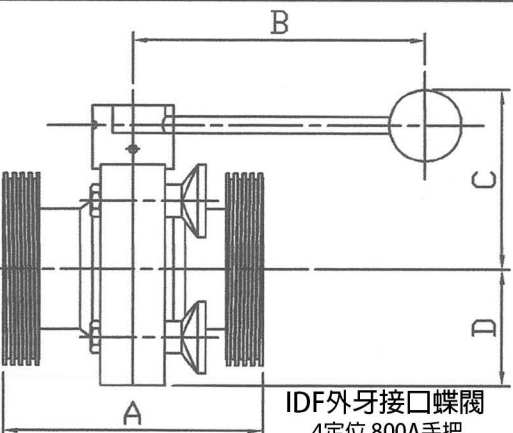

Connection : 3A Butt Weld

unit : mm

BFV-W Butterfly Valve Weld Ends
with 4 position Handle 800A

SIZE	A	B	C	D
1"	47.6	110	74	39
1 1/2"	47.6	110	74	39
2"	52.4	110	83.5	49.5
2 1/2"	54	110	93	58.5
3"	62	159	98	66
4"	79.4	159	118	84.5

Connection : 3A Tri-Clamp Ferrule

unit : mm

BFV-C Butterfly Valve Tri-Clamp Ends
with 4 position Handle 800A

SIZE	A	B	C	D
1"	89	110	74	39
1 1/2"	89	110	74	39
2"	95.2	110	83.5	49.5
2 1/2"	96.8	110	93	58.5
3"	104.8	159	98	66
4"	122.2	159	118	84.6

Connection : IDF Threaded Male

unit : mm

BFV-IDF15 Butterfly Valve IDF15 Male Ends
with 4 position Handle 800A

SIZE	A	B	C	D
1"	89	110	74	39
1 1/2"	89	110	74	39
2"	95.2	110	83.5	49.5
2 1/2"	96.8	110	93	58.5
3"	104.8	159	98	66
4"	122.2	159	118	84.6