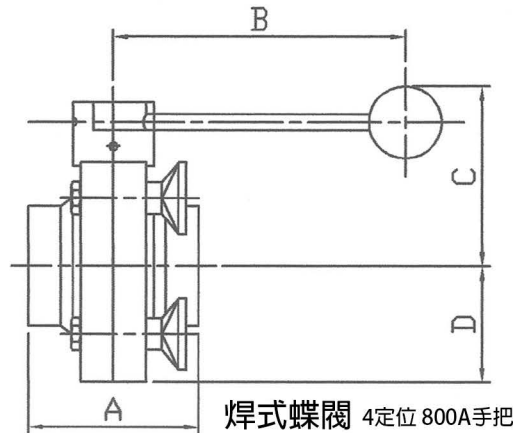

Connection : 3A Butt Weld

unit : mm

BFV-W Butterfly Valve Weld Ends
with 4 position Handle 800A

SIZE	A	B	C	D
1"	47.6	110	74	39
1 1/2"	47.6	110	74	39
2"	52.4	110	83.5	49.5
2 1/2"	54	110	93	58.5
3"	62	159	98	66
4"	79.4	159	118	84.5

Connection : 3A Tri-Clamp Ferrule

unit : mm

BFV-C Butterfly Valve Tri-Clamp Ends
with 4 position Handle 800A

SIZE	A	B	C	D
1"	89	110	74	39
1 1/2"	89	110	74	39
2"	95.2	110	83.5	49.5
2 1/2"	96.8	110	93	58.5
3"	104.8	159	98	66
4"	122.2	159	118	84.6

Connection : IDF Threaded Male

unit : mm

BFV-IDF15 Butterfly Valve IDF15 Male Ends
with 4 position Handle 800A

SIZE	A	B	C	D
1"	89	110	74	39
1 1/2"	89	110	74	39
2"	95.2	110	83.5	49.5
2 1/2"	96.8	110	93	58.5
3"	104.8	159	98	66
4"	122.2	159	118	84.6