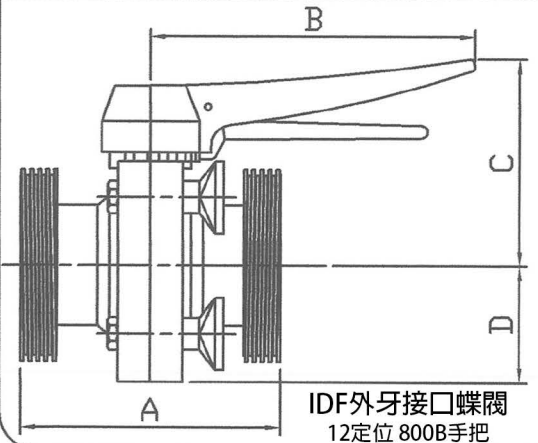

Connection : 3A Butt Weld

unit : mm

BFV-W Butterfly Valve Weld Ends
with 12 position Handle 800B

SIZE	A	B	C	D
1"	47.6	168	87.5	39
1 1/2"	47.6	168	87.5	39
2"	52.4	168	97	49.5
2 1/2"	54	168	106.5	58.5
3"	62	168	111.5	66
4"	79.4	168	131.5	84.5

Connection : 3A Tri-Clamp Ferrule

unit : mm

BFV-C Butterfly Valve Tri-Clamp Ends
with 12 position Handle 800B

SIZE	A	B	C	D
1"	89	168	87.5	39
1 1/2"	89	168	87.5	39
2"	95.2	168	97	49.5
2 1/2"	96.8	168	106.5	58.5
3"	104.8	168	111.5	66
4"	122.2	168	131.5	84.6

Connection : IDF Threaded Male

unit : mm

BFV-IDF15 Butterfly Valve IDF15 Male Ends
with 12 position Handle 800B

SIZE	A	B	C	D
1"	89	168	87.5	39
1 1/2"	89	168	87.5	39
2"	95.2	168	97	49.5
2 1/2"	96.8	168	106.5	58.5
3"	104.8	168	111.5	66
4"	122.2	168	131.5	84.6