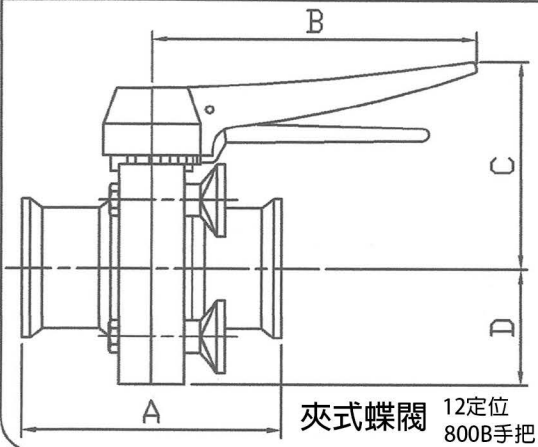

Connection : 3A Butt Weld

unit : mm

BFV-W Butterfly Valve Weld Ends
with 12 position Handle 800B

SIZE	A	B	C	D
1"	47.6	168	87.5	39
1 1/2"	47.6	168	87.5	39
2"	52.4	168	97	49.5
2 1/2"	54	168	106.5	58.5
3"	62	168	111.5	66
4"	79.4	168	131.5	84.5

Connection : 3A Tri-Clamp Ferrule

unit : mm

BFV-C Butterfly Valve Tri-Clamp Ends
with 12 position Handle 800B

SIZE	A	B	C	D
1"	89	168	87.5	39
1 1/2"	89	168	87.5	39
2"	95.2	168	97	49.5
2 1/2"	96.8	168	106.5	58.5
3"	104.8	168	111.5	66
4"	122.2	168	131.5	84.6

Connection : IDF Threaded Male

unit : mm

BFV-IDF15 Butterfly Valve IDF15 Male Ends
with 12 position Handle 800B

SIZE	A	B	C	D
1"	89	168	87.5	39
1 1/2"	89	168	87.5	39
2"	95.2	168	97	49.5
2 1/2"	96.8	168	106.5	58.5
3"	104.8	168	111.5	66
4"	122.2	168	131.5	84.6