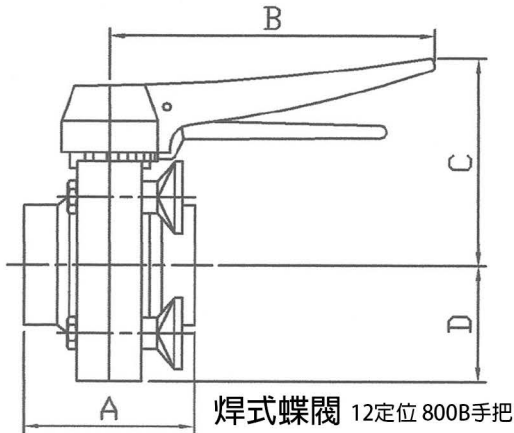

Connection : 3A Butt Weld

unit : mm

BFV-W Butterfly Valve Weld Ends
with 12 position Handle 800B

SIZE	A	B	C	D
1"	47.6	168	87.5	39
1 1/2"	47.6	168	87.5	39
2"	52.4	168	97	49.5
2 1/2"	54	168	106.5	58.5
3"	62	168	111.5	66
4"	79.4	168	131.5	84.5

Connection : 3A Tri-Clamp Ferrule

unit : mm

BFV-C Butterfly Valve Tri-Clamp Ends
with 12 position Handle 800B

SIZE	A	B	C	D
1"	89	168	87.5	39
1 1/2"	89	168	87.5	39
2"	95.2	168	97	49.5
2 1/2"	96.8	168	106.5	58.5
3"	104.8	168	111.5	66
4"	122.2	168	131.5	84.6

Connection : IDF Threaded Male

unit : mm

BFV-IDF15 Butterfly Valve IDF15 Male Ends
with 12 position Handle 800B

SIZE	A	B	C	D
1"	89	168	87.5	39
1 1/2"	89	168	87.5	39
2"	95.2	168	97	49.5
2 1/2"	96.8	168	106.5	58.5
3"	104.8	168	111.5	66
4"	122.2	168	131.5	84.6