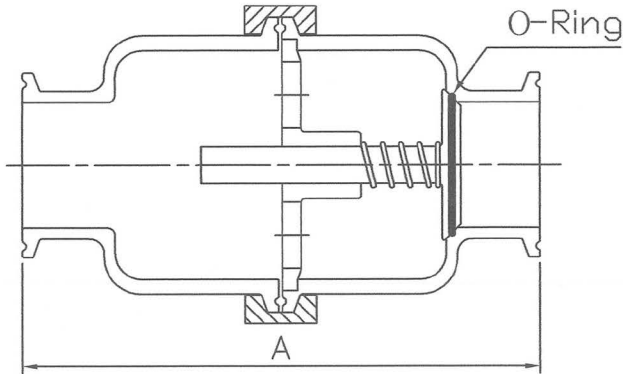

CV-D Spring Check Valve for vertical in-line position

V 型逆止閥

SIZE	A
3/4"	75
1"	130
1.5"	130
2"	130
2.5"	152
3"	152
4"	176

CV-H Spring Check Valve for horizontal in-line position

H 型逆止閥

SIZE	A
1"	130
1.5"	130
2"	152
2.5"	152

CV-Y Ball Check Valve

Y 型逆止閥

SIZE	A
1.5"	218.3
2"	256.4
2.5"	292.1
3"	314.3