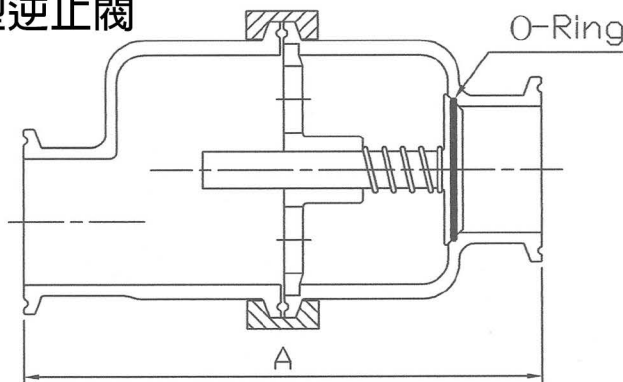

CV-D Spring Check Valve for vertical in-line position

V 型逆止閥

SIZE	A
3/4"	75
1"	130
1.5"	130
2"	130
2.5"	152
3"	152
4"	176

CV-H Spring Check Valve for horizontal in-line position

H 型逆止閥

SIZE	A
1"	130
1.5"	130
2"	152
2.5"	152

CV-Y Ball Check Valve

Y 型逆止閥

SIZE	A
1.5"	218.3
2"	256.4
2.5"	292.1
3"	314.3