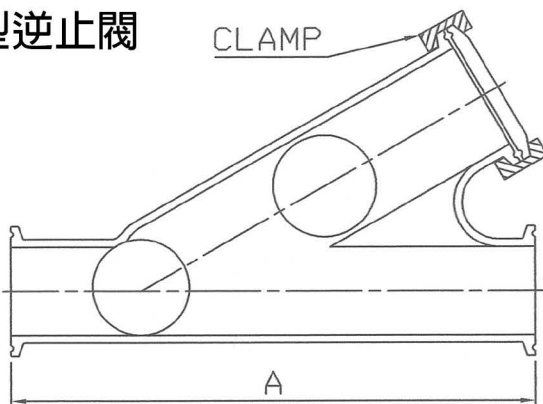

CV-D Spring Check Valve for vertical in-line position

V 型逆止閥

SIZE	A
3/4"	75
1"	130
1.5"	130
2"	130
2.5"	152
3"	152
4"	176

CV-H Spring Check Valve for horizontal in-line position

H 型逆止閥

SIZE	A
1"	130
1.5"	130
2"	152
2.5"	152

CV-Y Ball Check Valve

Y 型逆止閥

SIZE	A
1.5"	218.3
2"	256.4
2.5"	292.1
3"	314.3